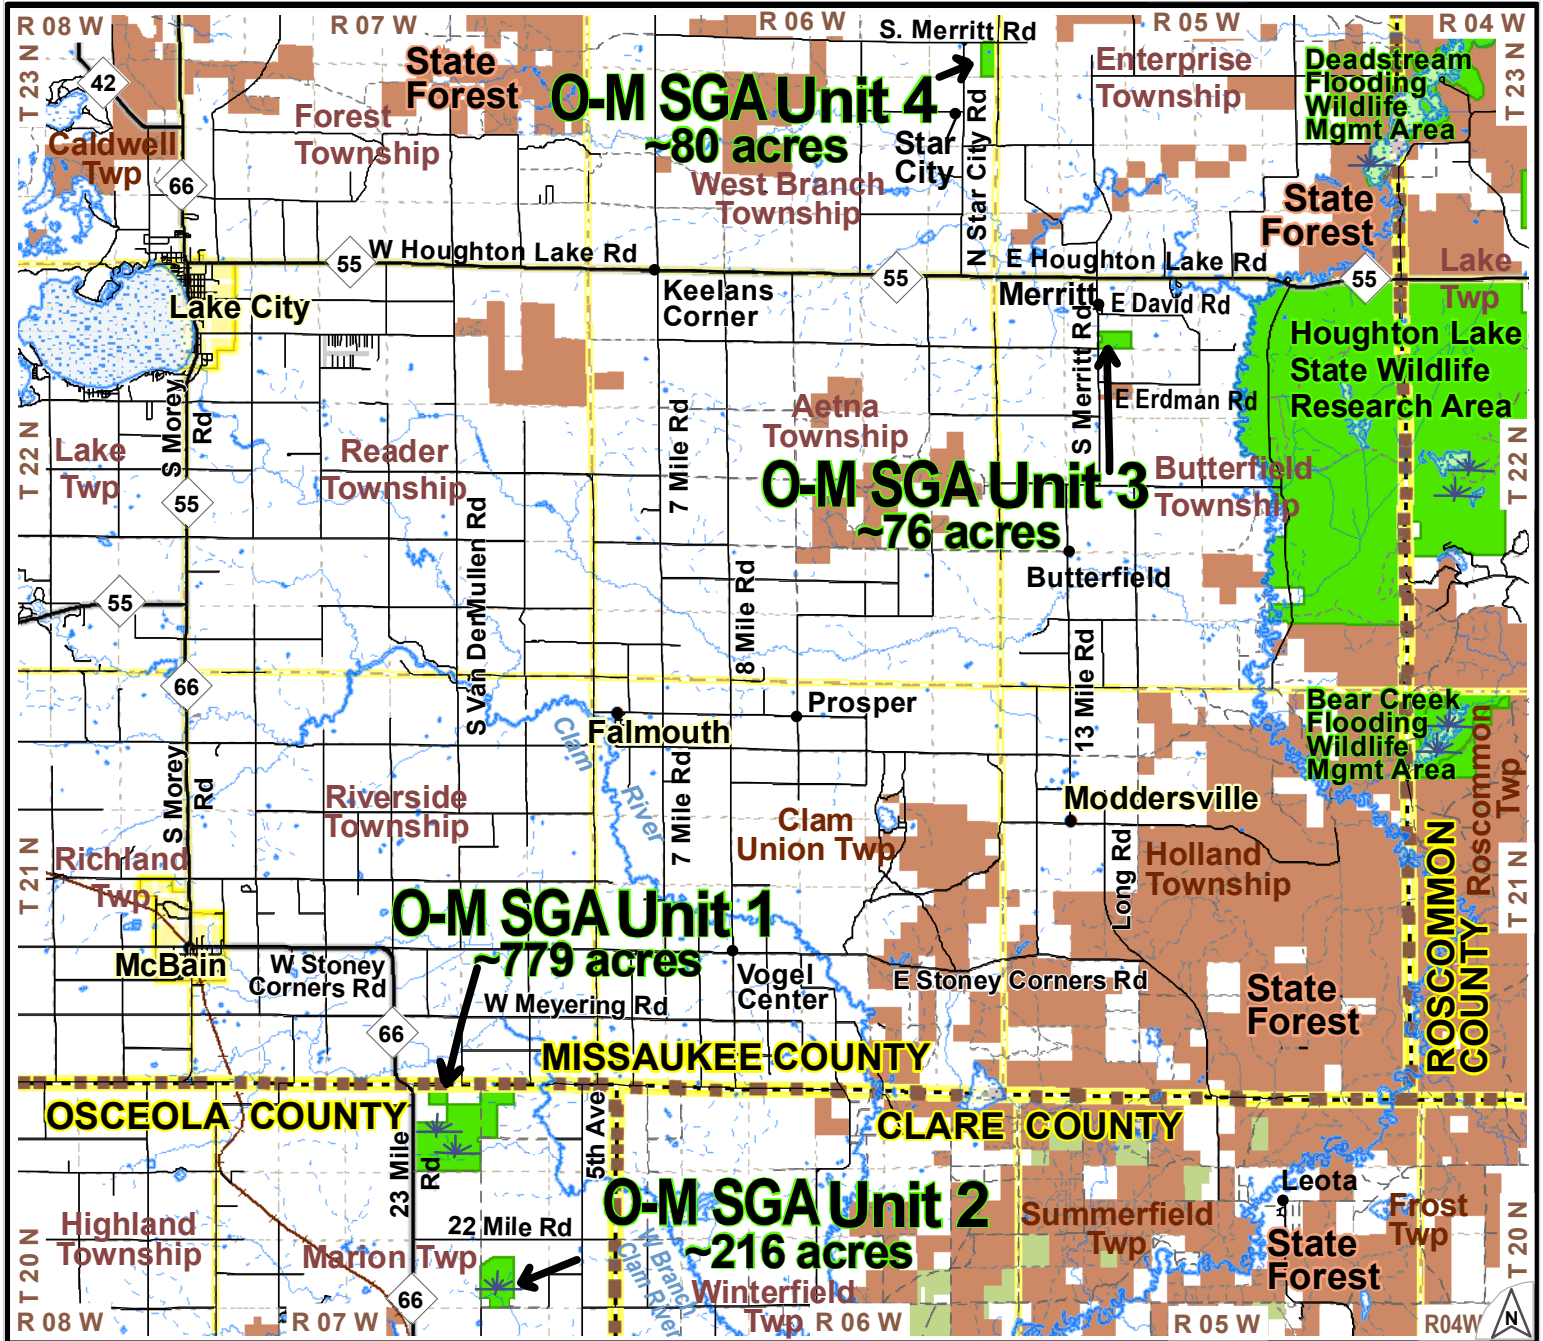

OSCEOLA - MISSAUKEE GRASSLANDS STATE GAME AREA

in Missaukee and Osceola Counties

Contact: [Wildlife Office in the Cadillac DNR Service Center](#),
8015 Mackinaw Trail, Cadillac, MI 49601 ; 231- 775-9727

Legend:

- State Land: Huntability Land- General Area; uses State Game/Wildlife Area rules
- State Wildlife/ Game Area (all 4 Units; & Houghton Lake SRWA on right-side)
- State Land: Huntability Land- General Area; uses State Forest rules
- Wildlife Management Area - a co-management focus area of State Forest
- State Forest
- Federal land - uses Federal land's National Forest rules (contact USFS for rules)
- Marsh (only showing major marsh in wildlife/game areas)

Hunter Safety Zones of 150 yards (450 feet) are enforced around all buildings/structures at all times.

Note: each Unit has it's own detailed map which will show additional details not seen on this map.