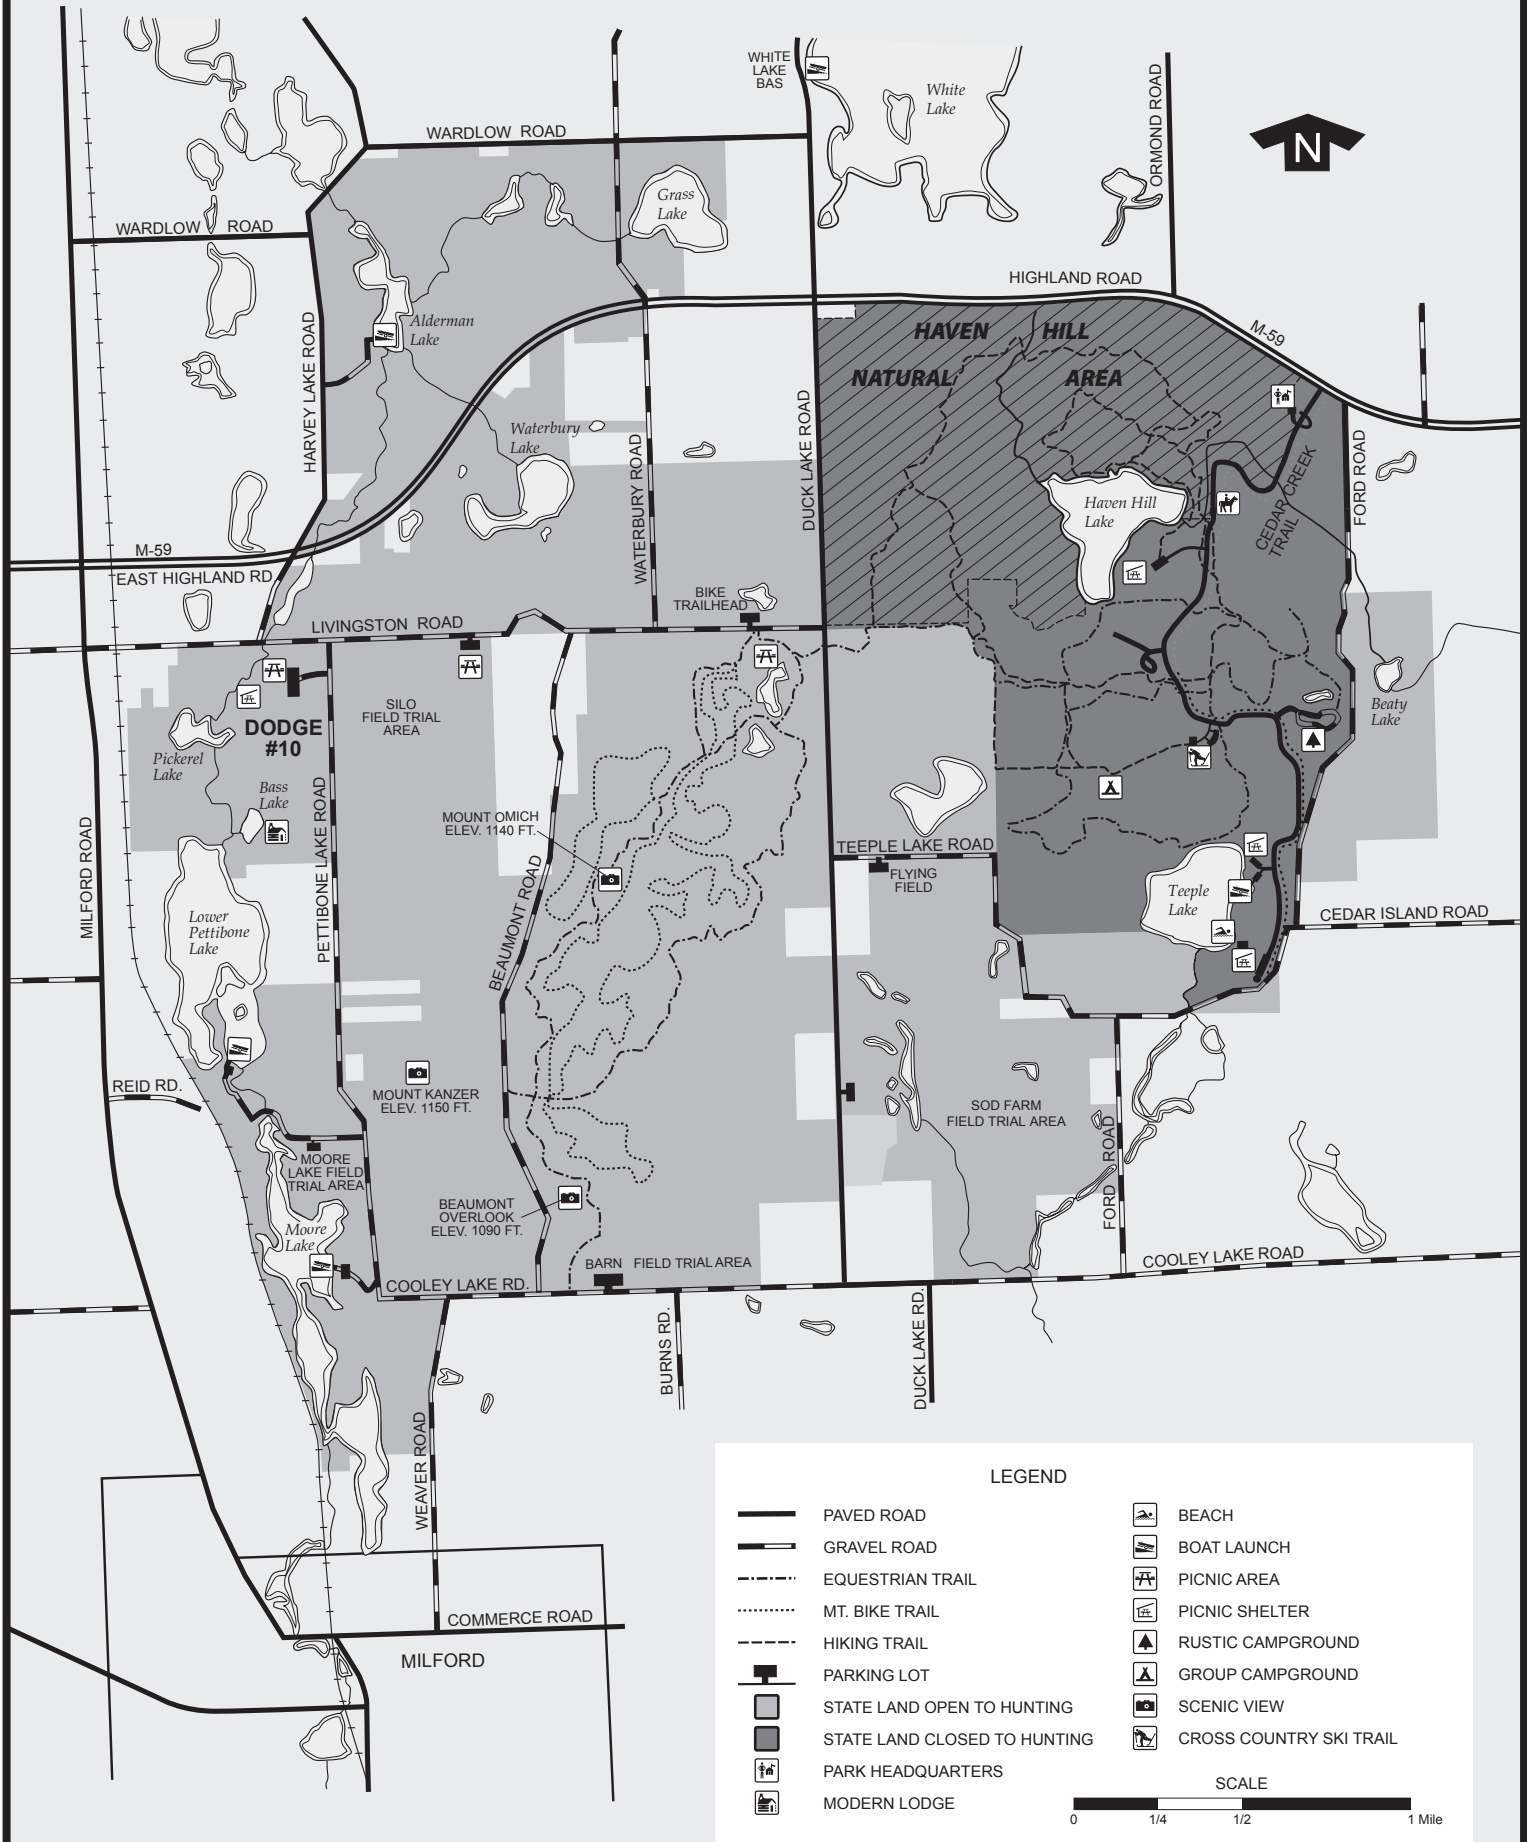

Highland State Recreation Area

LEGEND

| | | | |
|--|------------------------------|--|-------------------------|
| | PAVED ROAD | | BEACH |
| | GRAVEL ROAD | | BOAT LAUNCH |
| | EQUESTRIAN TRAIL | | PICNIC AREA |
| | MT. BIKE TRAIL | | PICNIC SHELTER |
| | HIKING TRAIL | | RUSTIC CAMPGROUND |
| | PARKING LOT | | GROUP CAMPGROUND |
| | STATE LAND OPEN TO HUNTING | | SCENIC VIEW |
| | STATE LAND CLOSED TO HUNTING | | CROSS COUNTRY SKI TRAIL |
| | PARK HEADQUARTERS | | |
| | MODERN LODGE | | |

SCALE

0 1/4 1/2 1 Mile