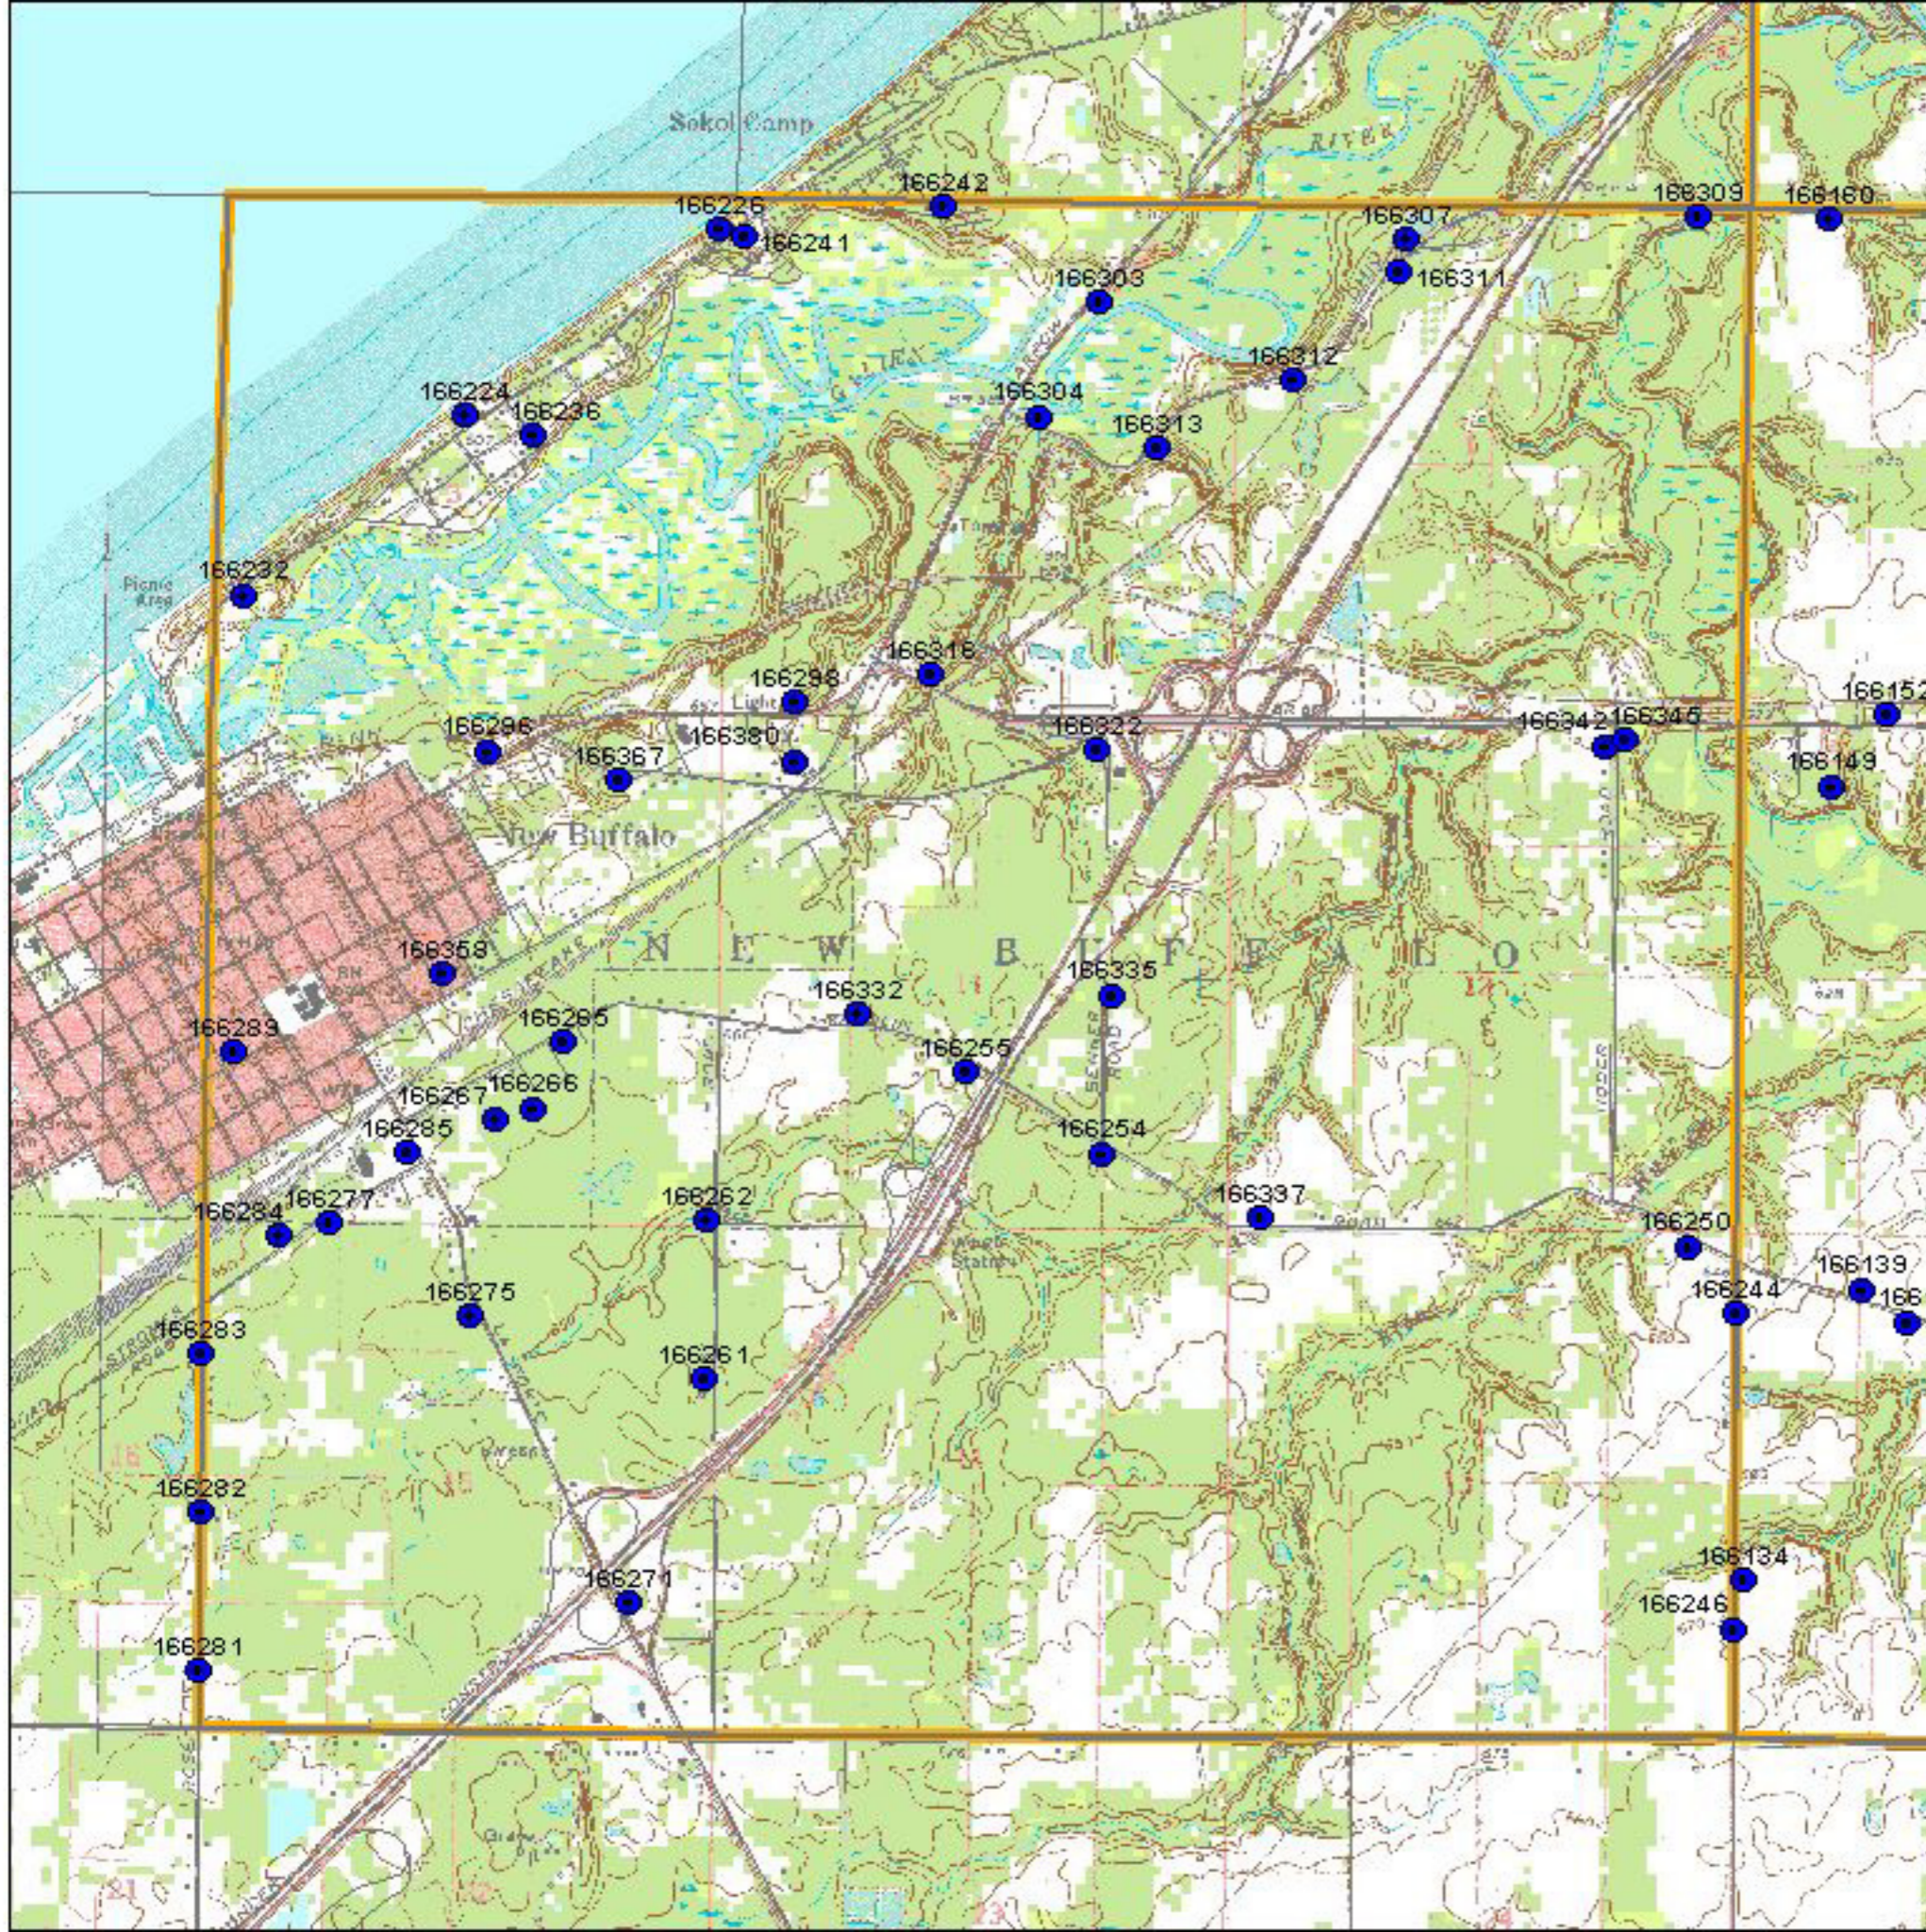

# Berrien County T08S R21W New Buffalo Township Block 1

## LEGEND

-  BBA Point Sampling Locations (each numbered)
  -  Priority Block (1/4 twp)
  -  Other Blocks
- USGS Topographic Information:
-  Major and County Roads
  -  Trails and Two-tracks
  -  Topographic Lines
- Landuse / Landcover Backdrop
-  City Blocks
  -  Open Land, Residential, etc. incl. agriculture lands
  -  Mixed/ Deciduous / Evergreen Forest
  -  Woody Wetlands, Emergent / Herbaceous Wetlands
  -  Open Water

0 0.1 0.2 0.3 0.4 0.5 Miles

0 0.2 0.4 0.6 Kilometers

(rev. 2005 may 18)