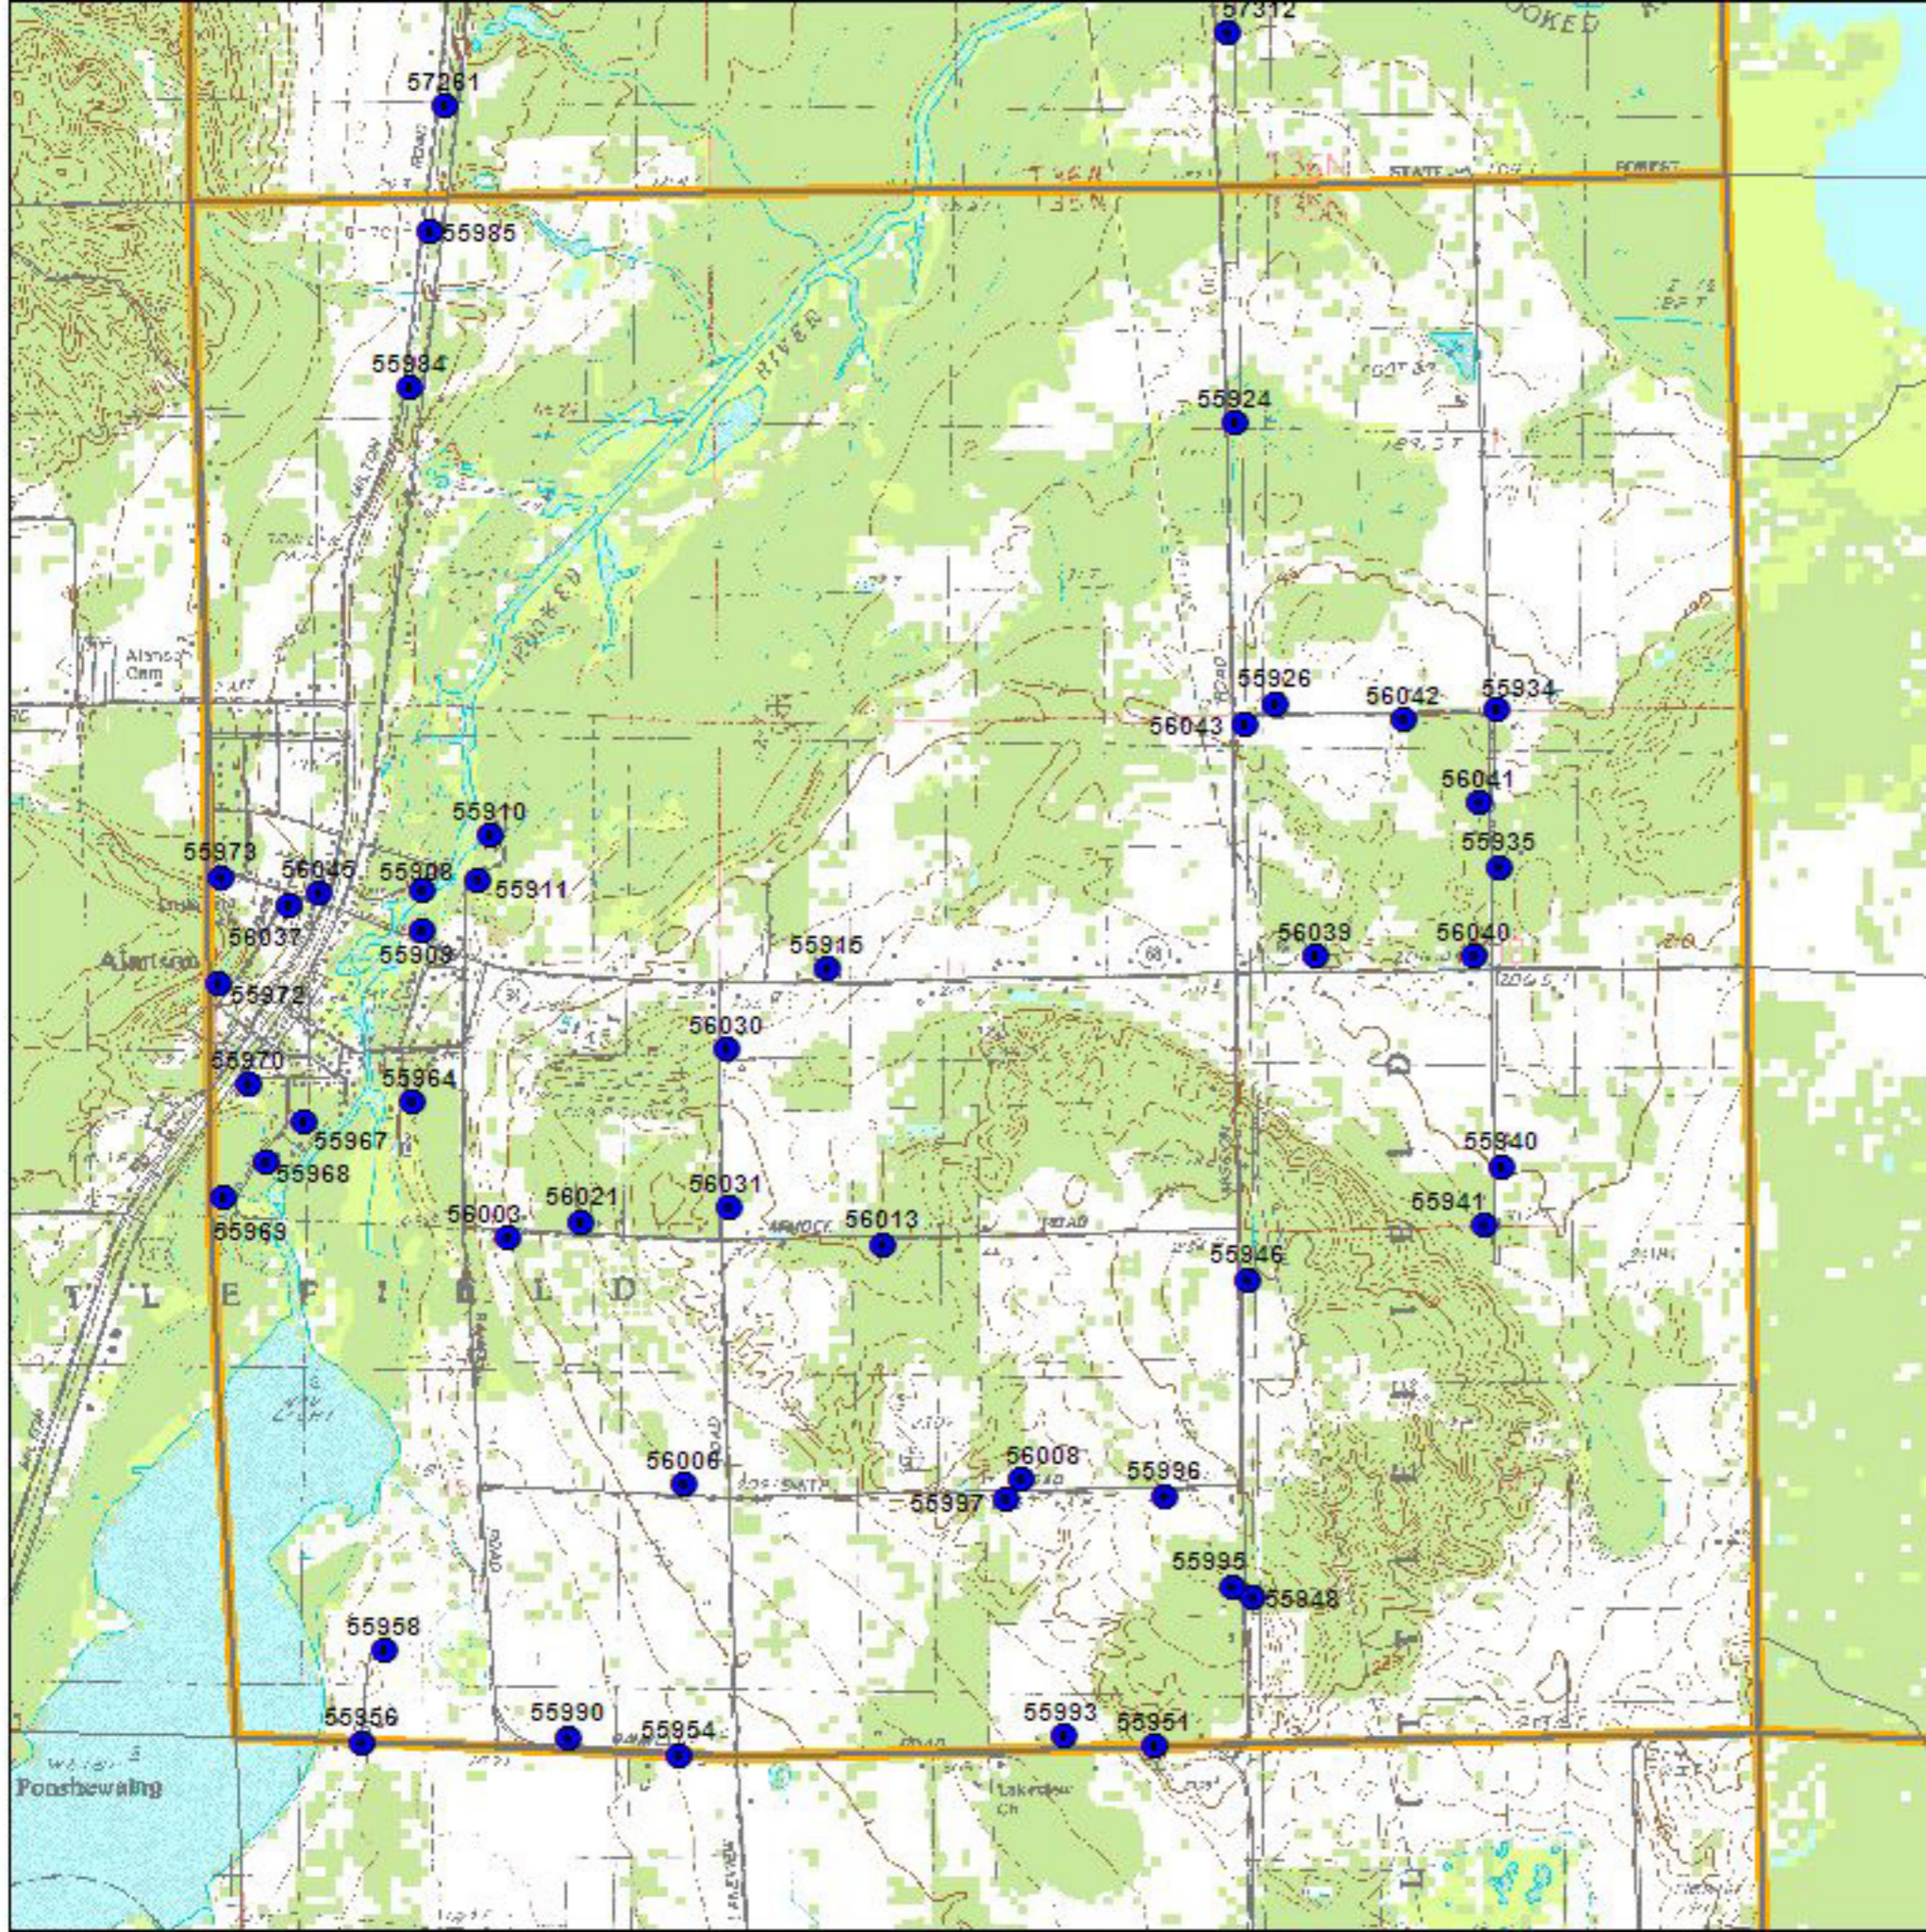

Emmet County T35N R04W Littlefield Township Block 1

LEGEND

-  BBA Point Sampling Locations (each numbered)
-  Priority Block (1/4 twp)
-  Other Blocks
- USGS Topographic Information:
 -  Major and County Roads
 -  Trails and Two-tracks
 -  Topographic Lines
- Landuse / Landcover Backdrop
 -  City Blocks
 -  Open Land, Residential, etc. incl. agriculture lands
 -  Mixed/ Deciduous / Evergreen Forest
 -  Woody Wetlands, Emergent / Herbaceous Wetlands
 -  Open Water

MICHIGAN
Breeding Bird Atlas
2002-2007

0 0.1 0.2 0.3 0.4 0.5 Miles

0 0.2 0.4 0.6 Kilometers

(rev. 2005 may 18)