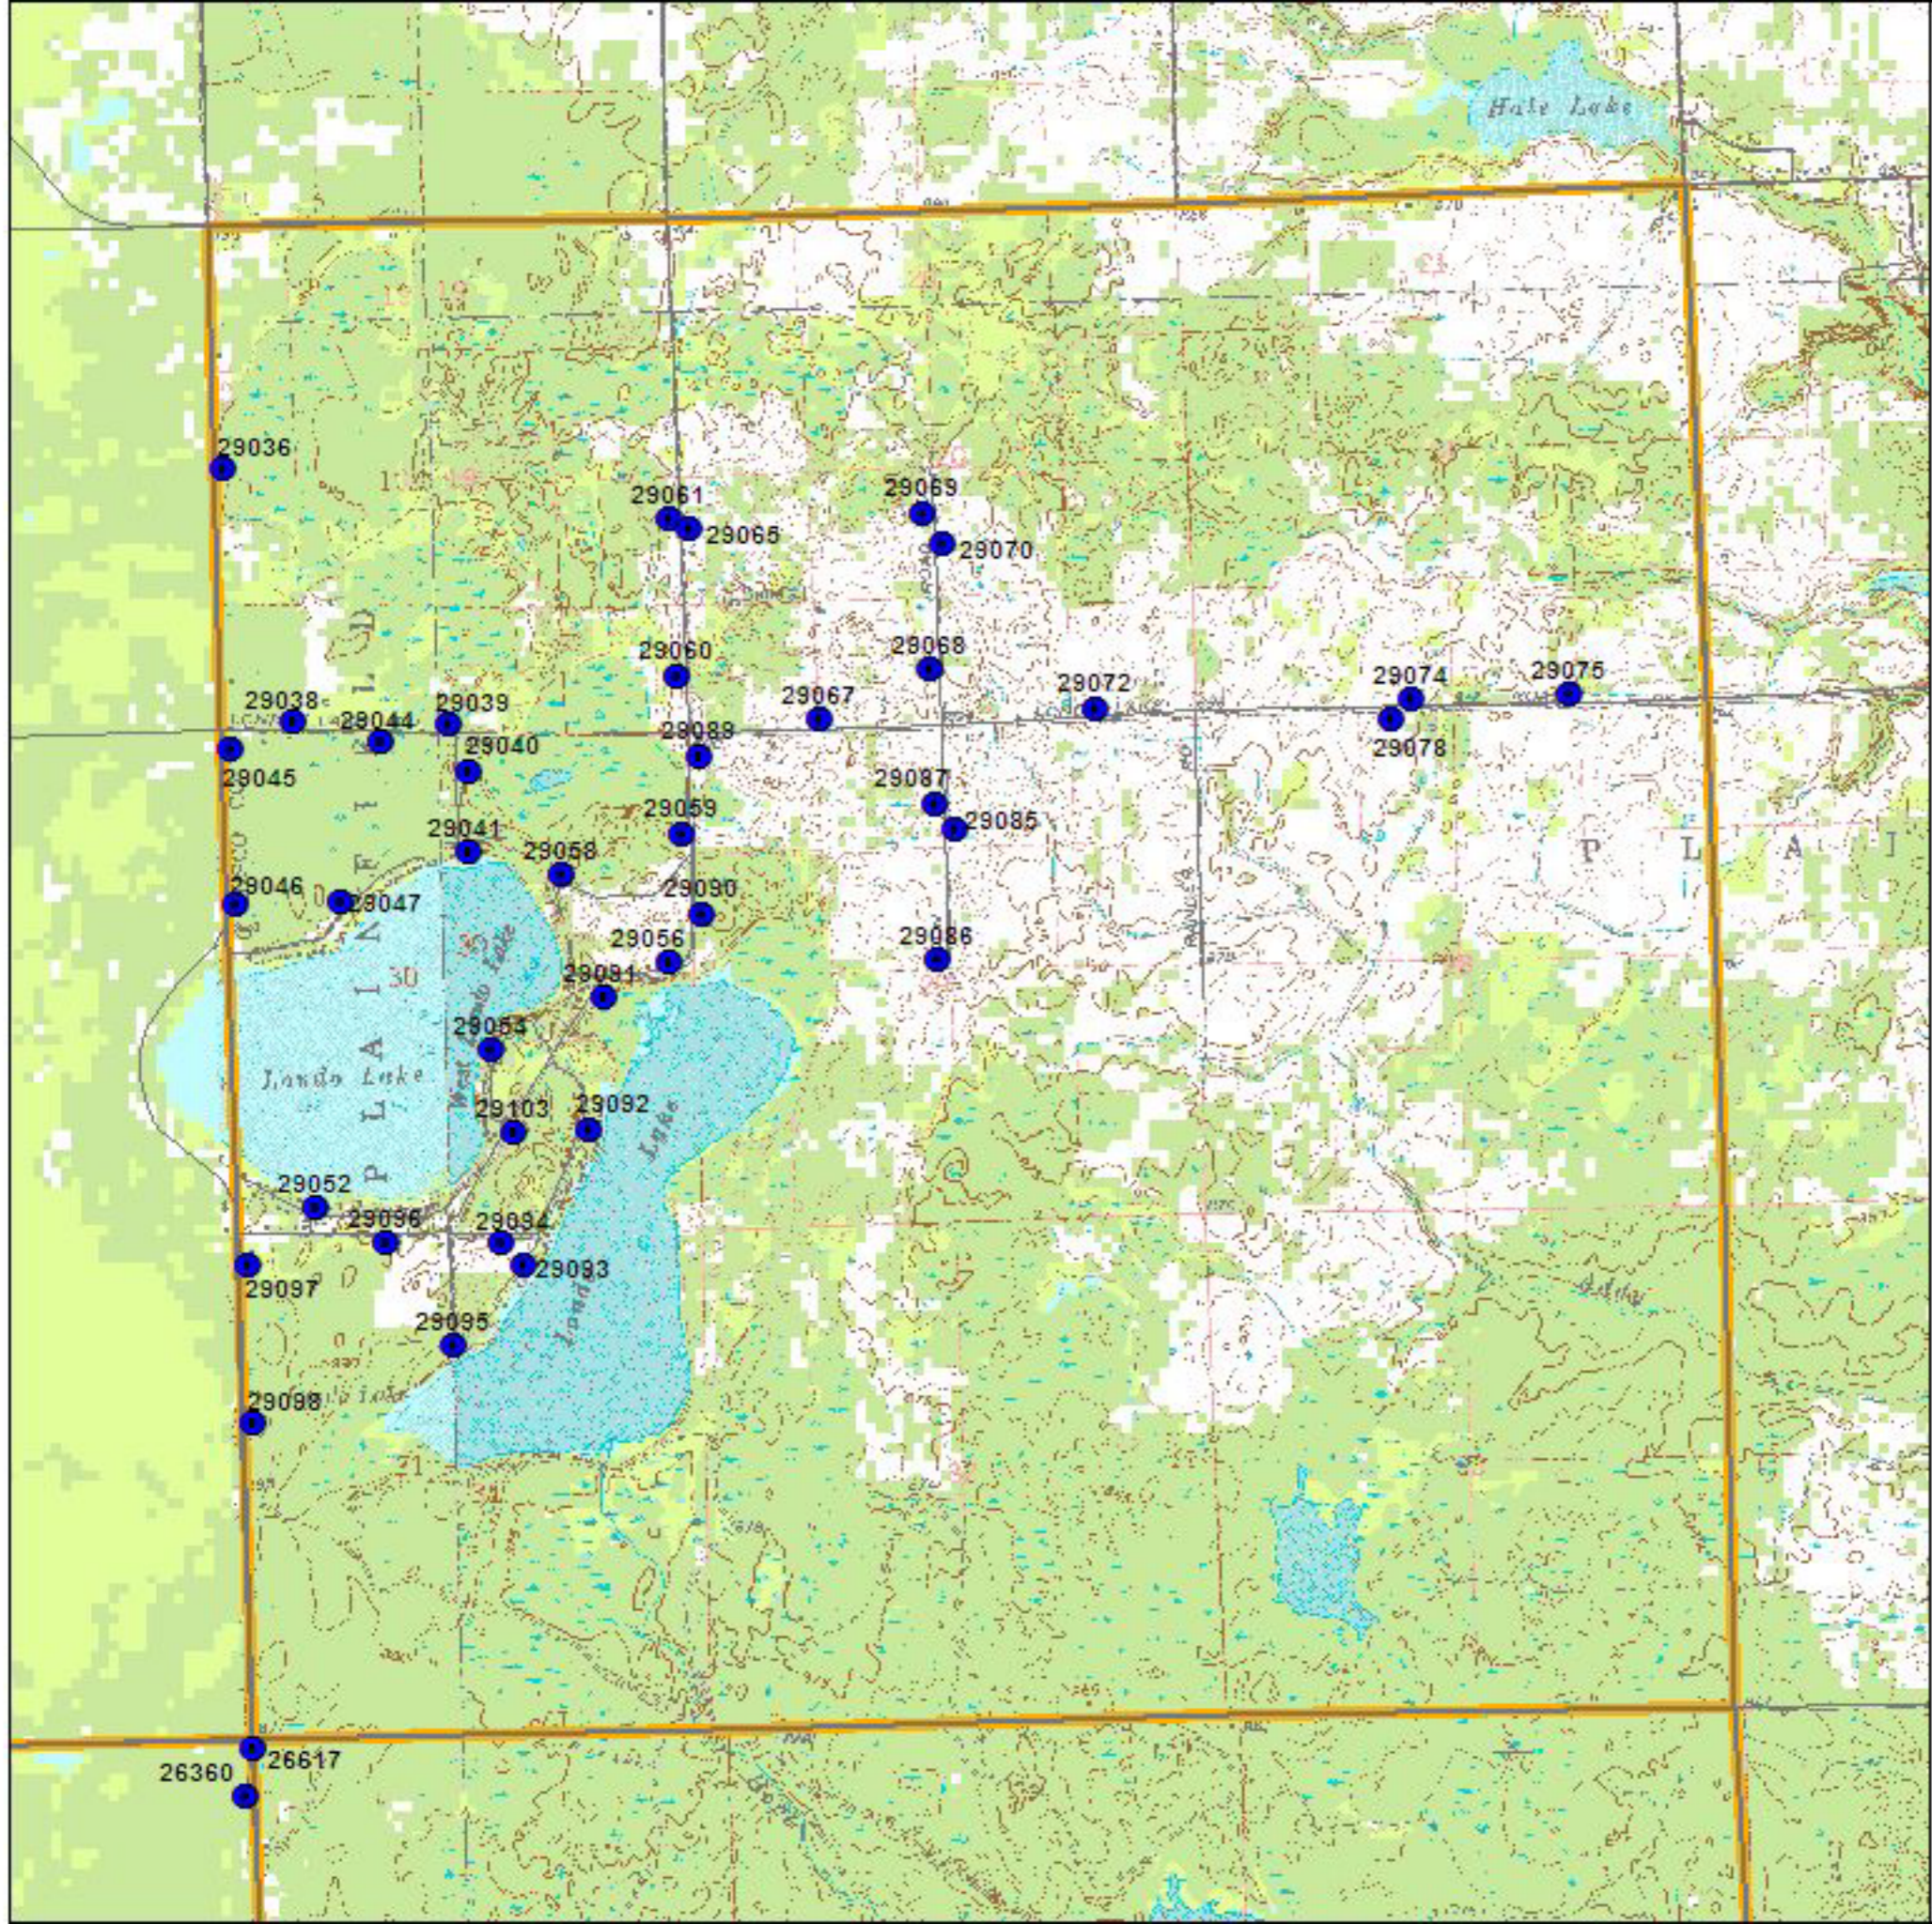

**Iosco  
County  
T23N R05E  
Plainfield  
Township  
Block 3**

**LEGEND**

-  BBA Point Sampling Locations (each numbered)
-  Priority Block (1/4 twp)
-  Other Blocks
- USGS Topographic Information:**
  -  Major and County Roads
  -  Trails and Two-tracks
  -  Topographic Lines
- Landuse / Landcover Backdrop**
  -  City Blocks
  -  Open Land, Residential, etc. incl. agriculture lands
  -  Mixed/ Deciduous / Evergreen Forest
  -  Woody Wetlands, Emergent / Herbaceous Wetlands
  -  Open Water