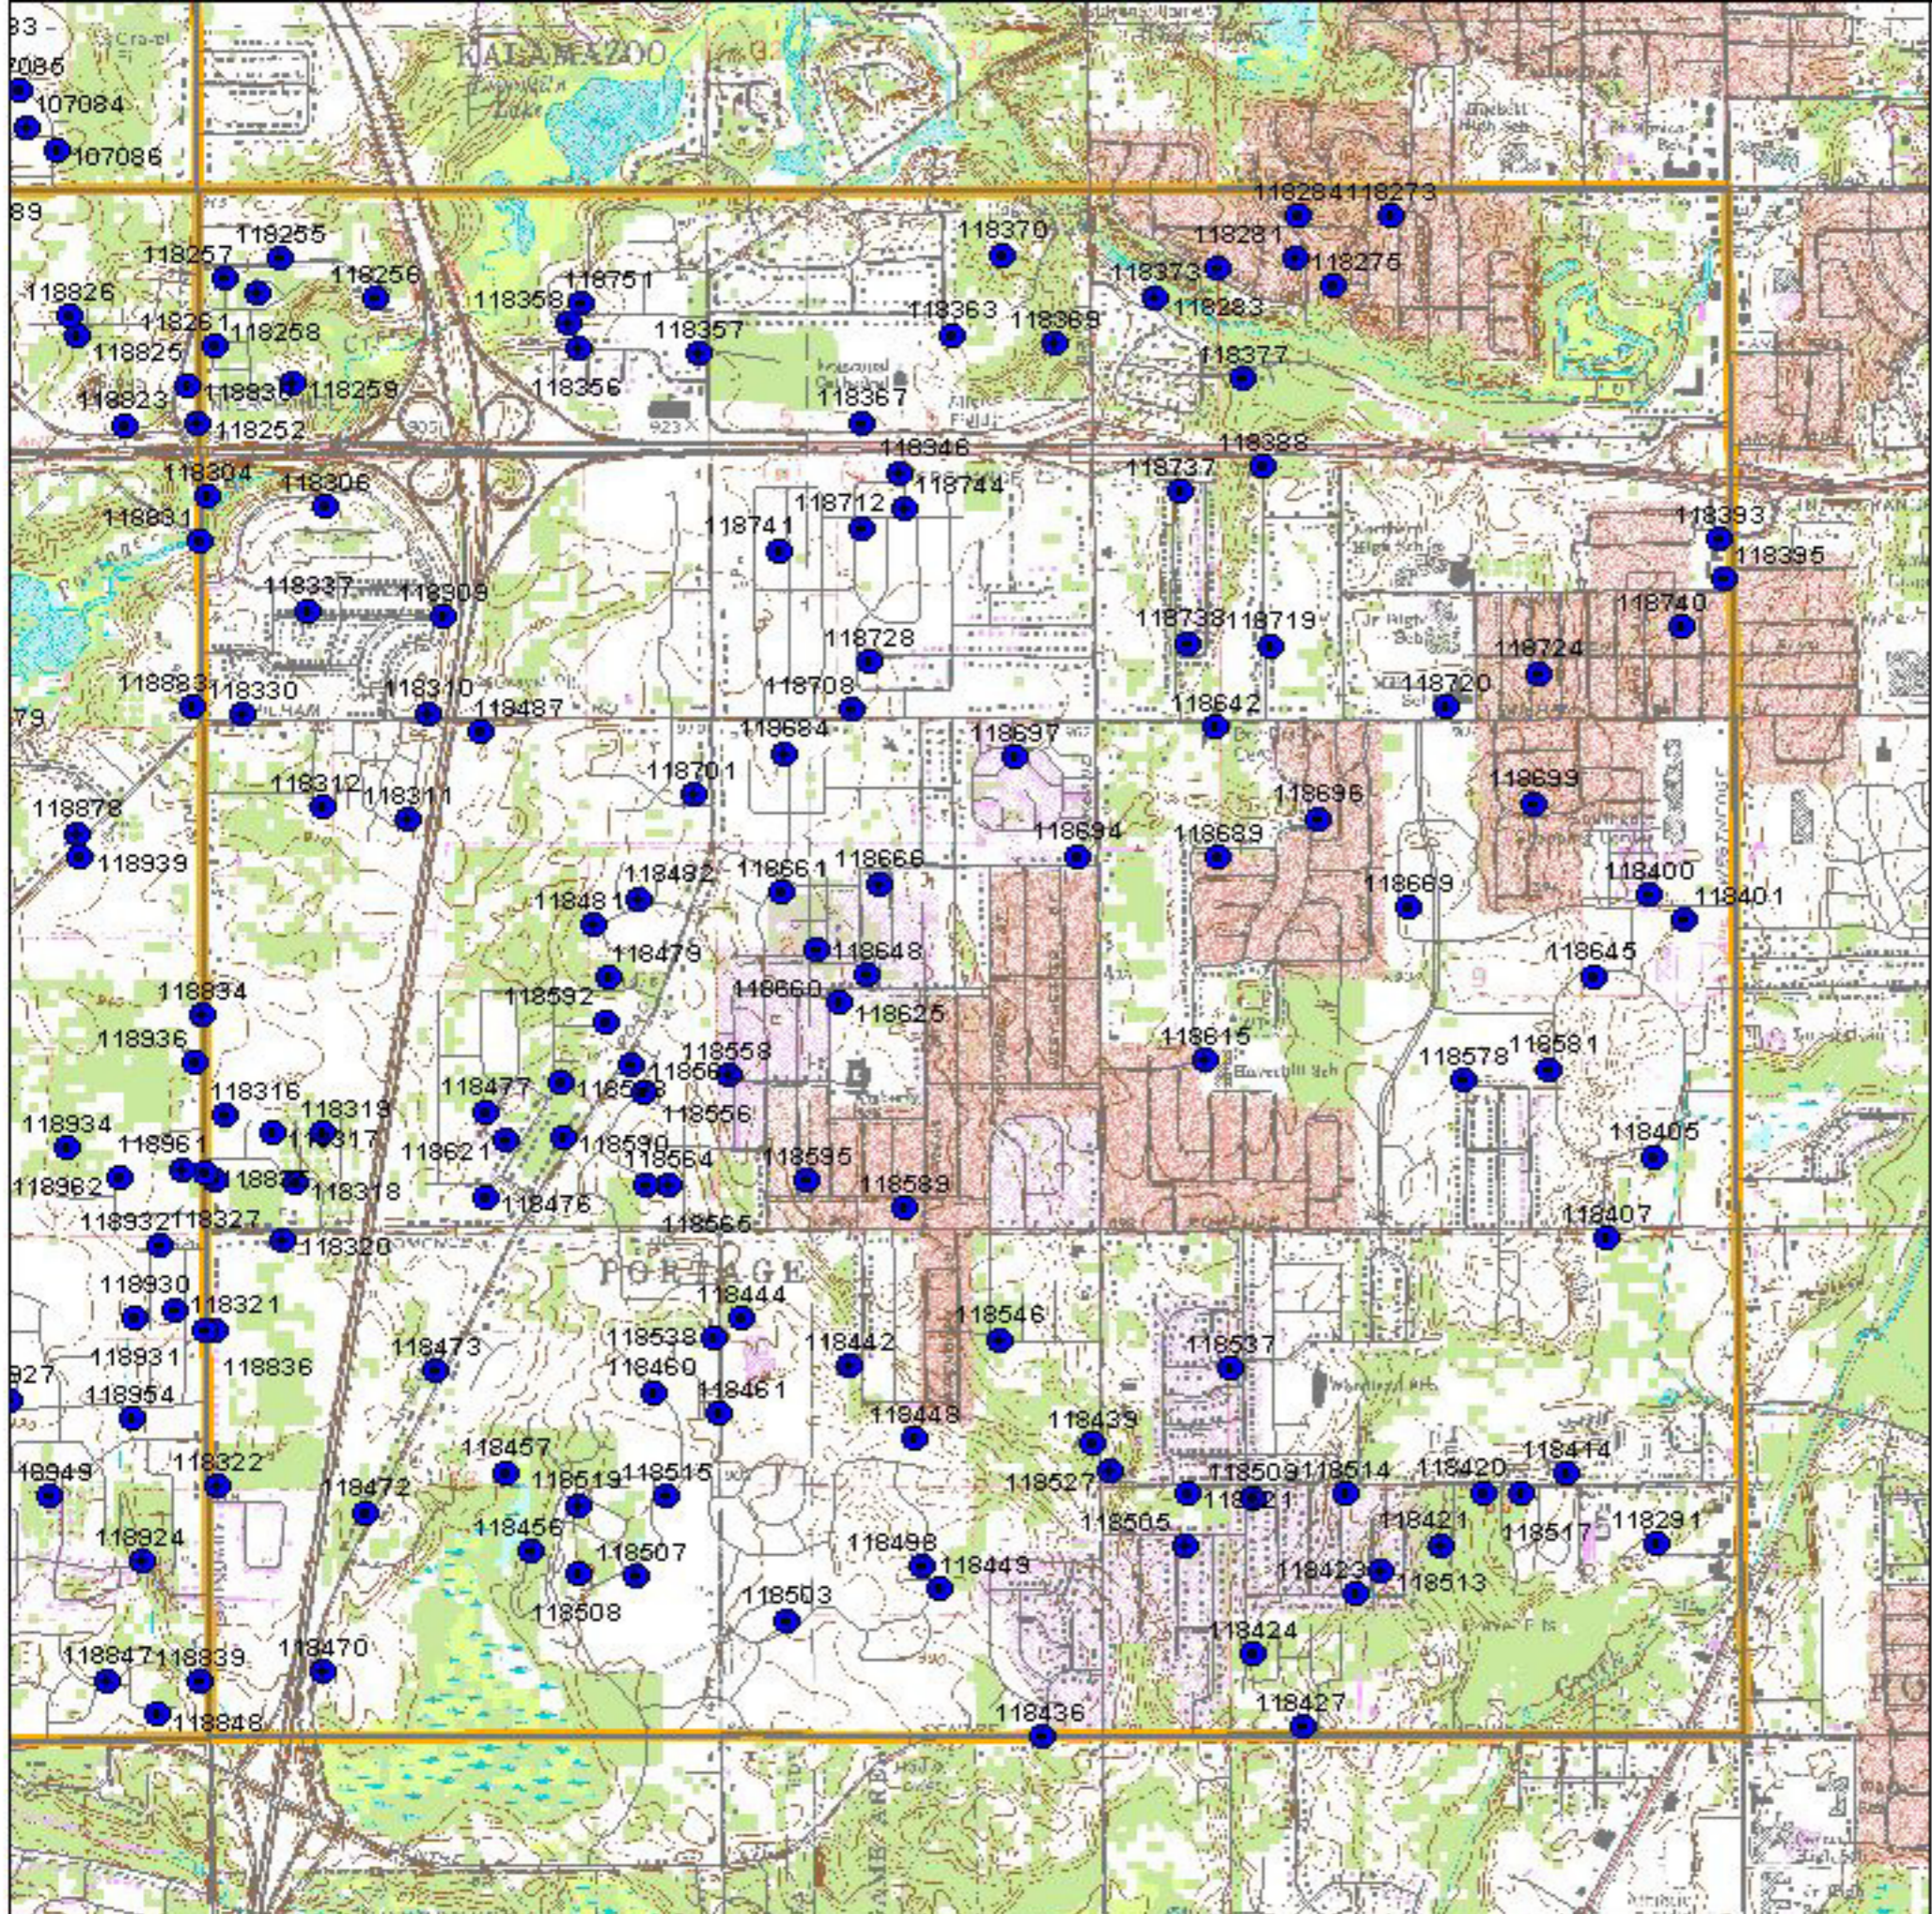

# Kalamazoo County T03S R11W Portage Township Block 2

## LEGEND

-  BBA Point Sampling Locations (each numbered)
-  Priority Block (1/4 twp)
-  Other Blocks
- USGS Topographic Information:
  -  Major and County Roads
  -  Trails and Two-tracks
  -  Topographic Lines
- Landuse / Landcover Backdrop
  -  City Blocks
  -  Open Land, Residential, etc. incl. agriculture lands
  -  Mixed/ Deciduous / Evergreen Forest
  -  Woody Wetlands, Emergent / Herbaceous Wetlands
  -  Open Water

0 0.1 0.2 0.3 0.4 0.5 Miles

0 0.2 0.4 0.6 Kilometers

(rev. 2005 may 18)