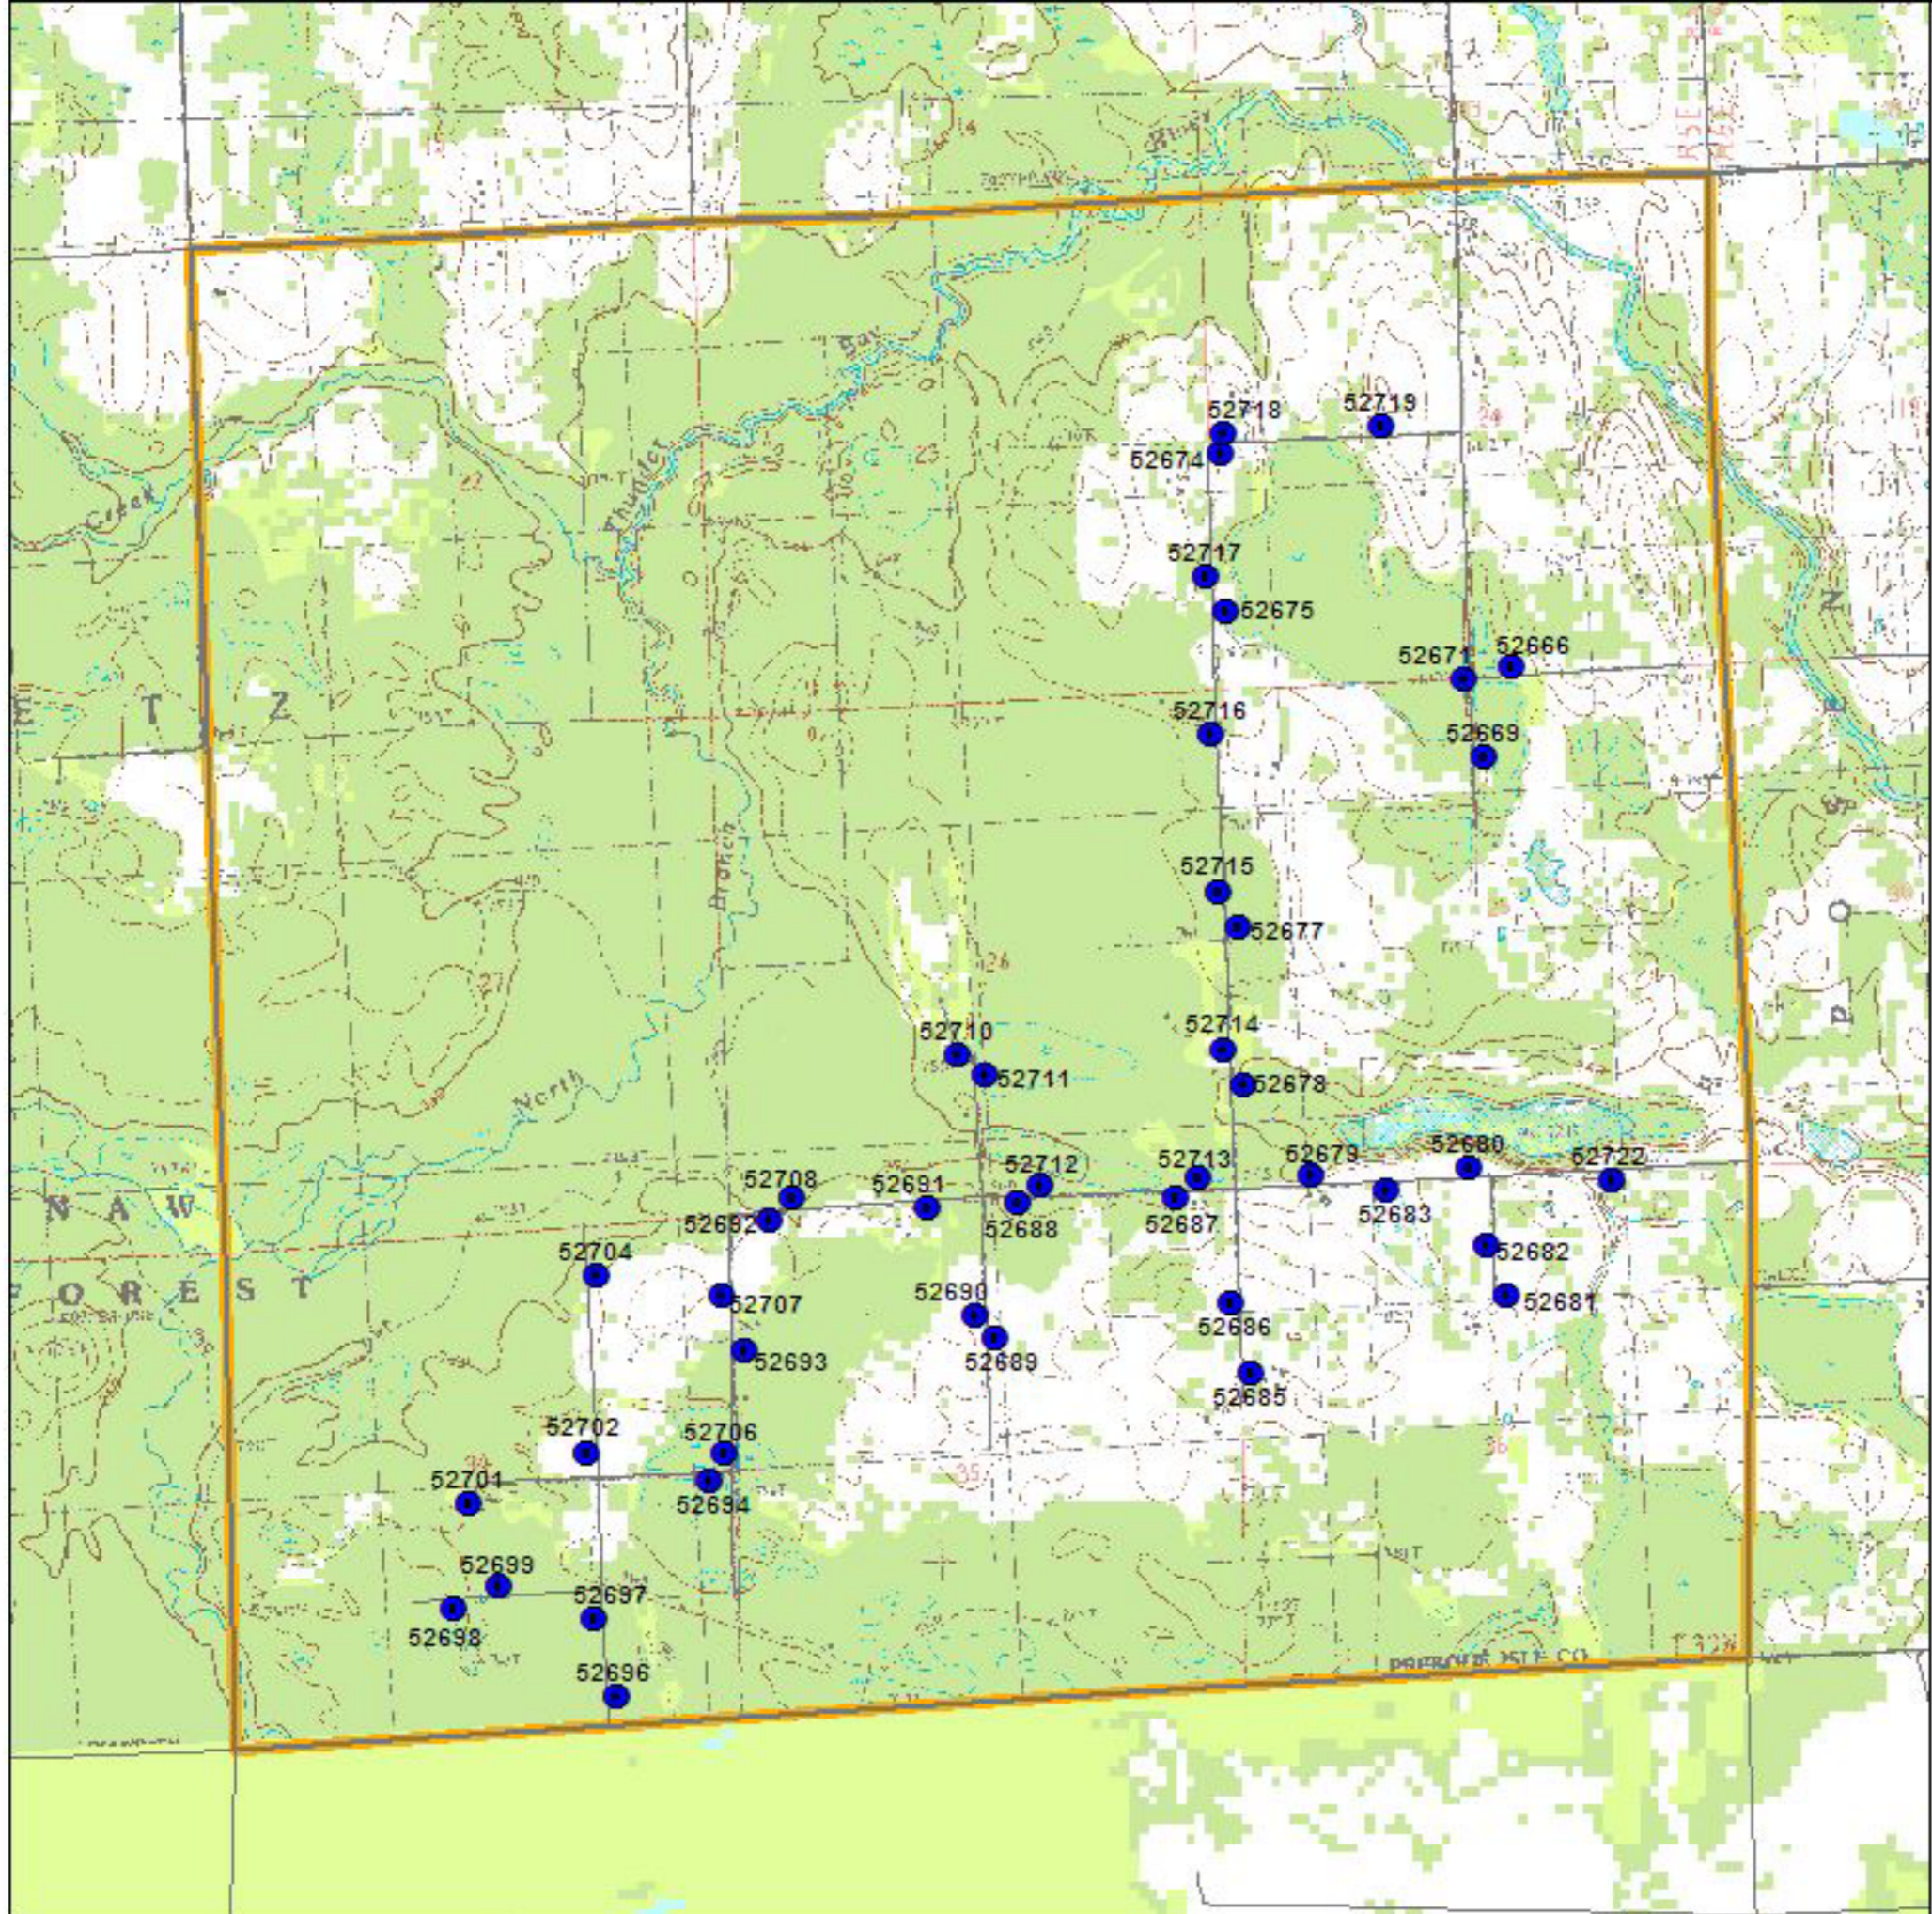

# Presque Isle County T33N R05E Metz Township Block 4

## LEGEND

-  BBA Point Sampling Locations (each numbered)
-  Priority Block (1/4 twp)
-  Other Blocks
- USGS Topographic Information:
  -  Major and County Roads
  -  Trails and Two-tracks
  -  Topographic Lines
- Landuse / Landcover Backdrop
  -  City Blocks
  -  Open Land, Residential, etc. incl. agriculture lands
  -  Mixed/ Deciduous / Evergreen Forest
  -  Woody Wetlands, Emergent / Herbaceous Wetlands
  -  Open Water