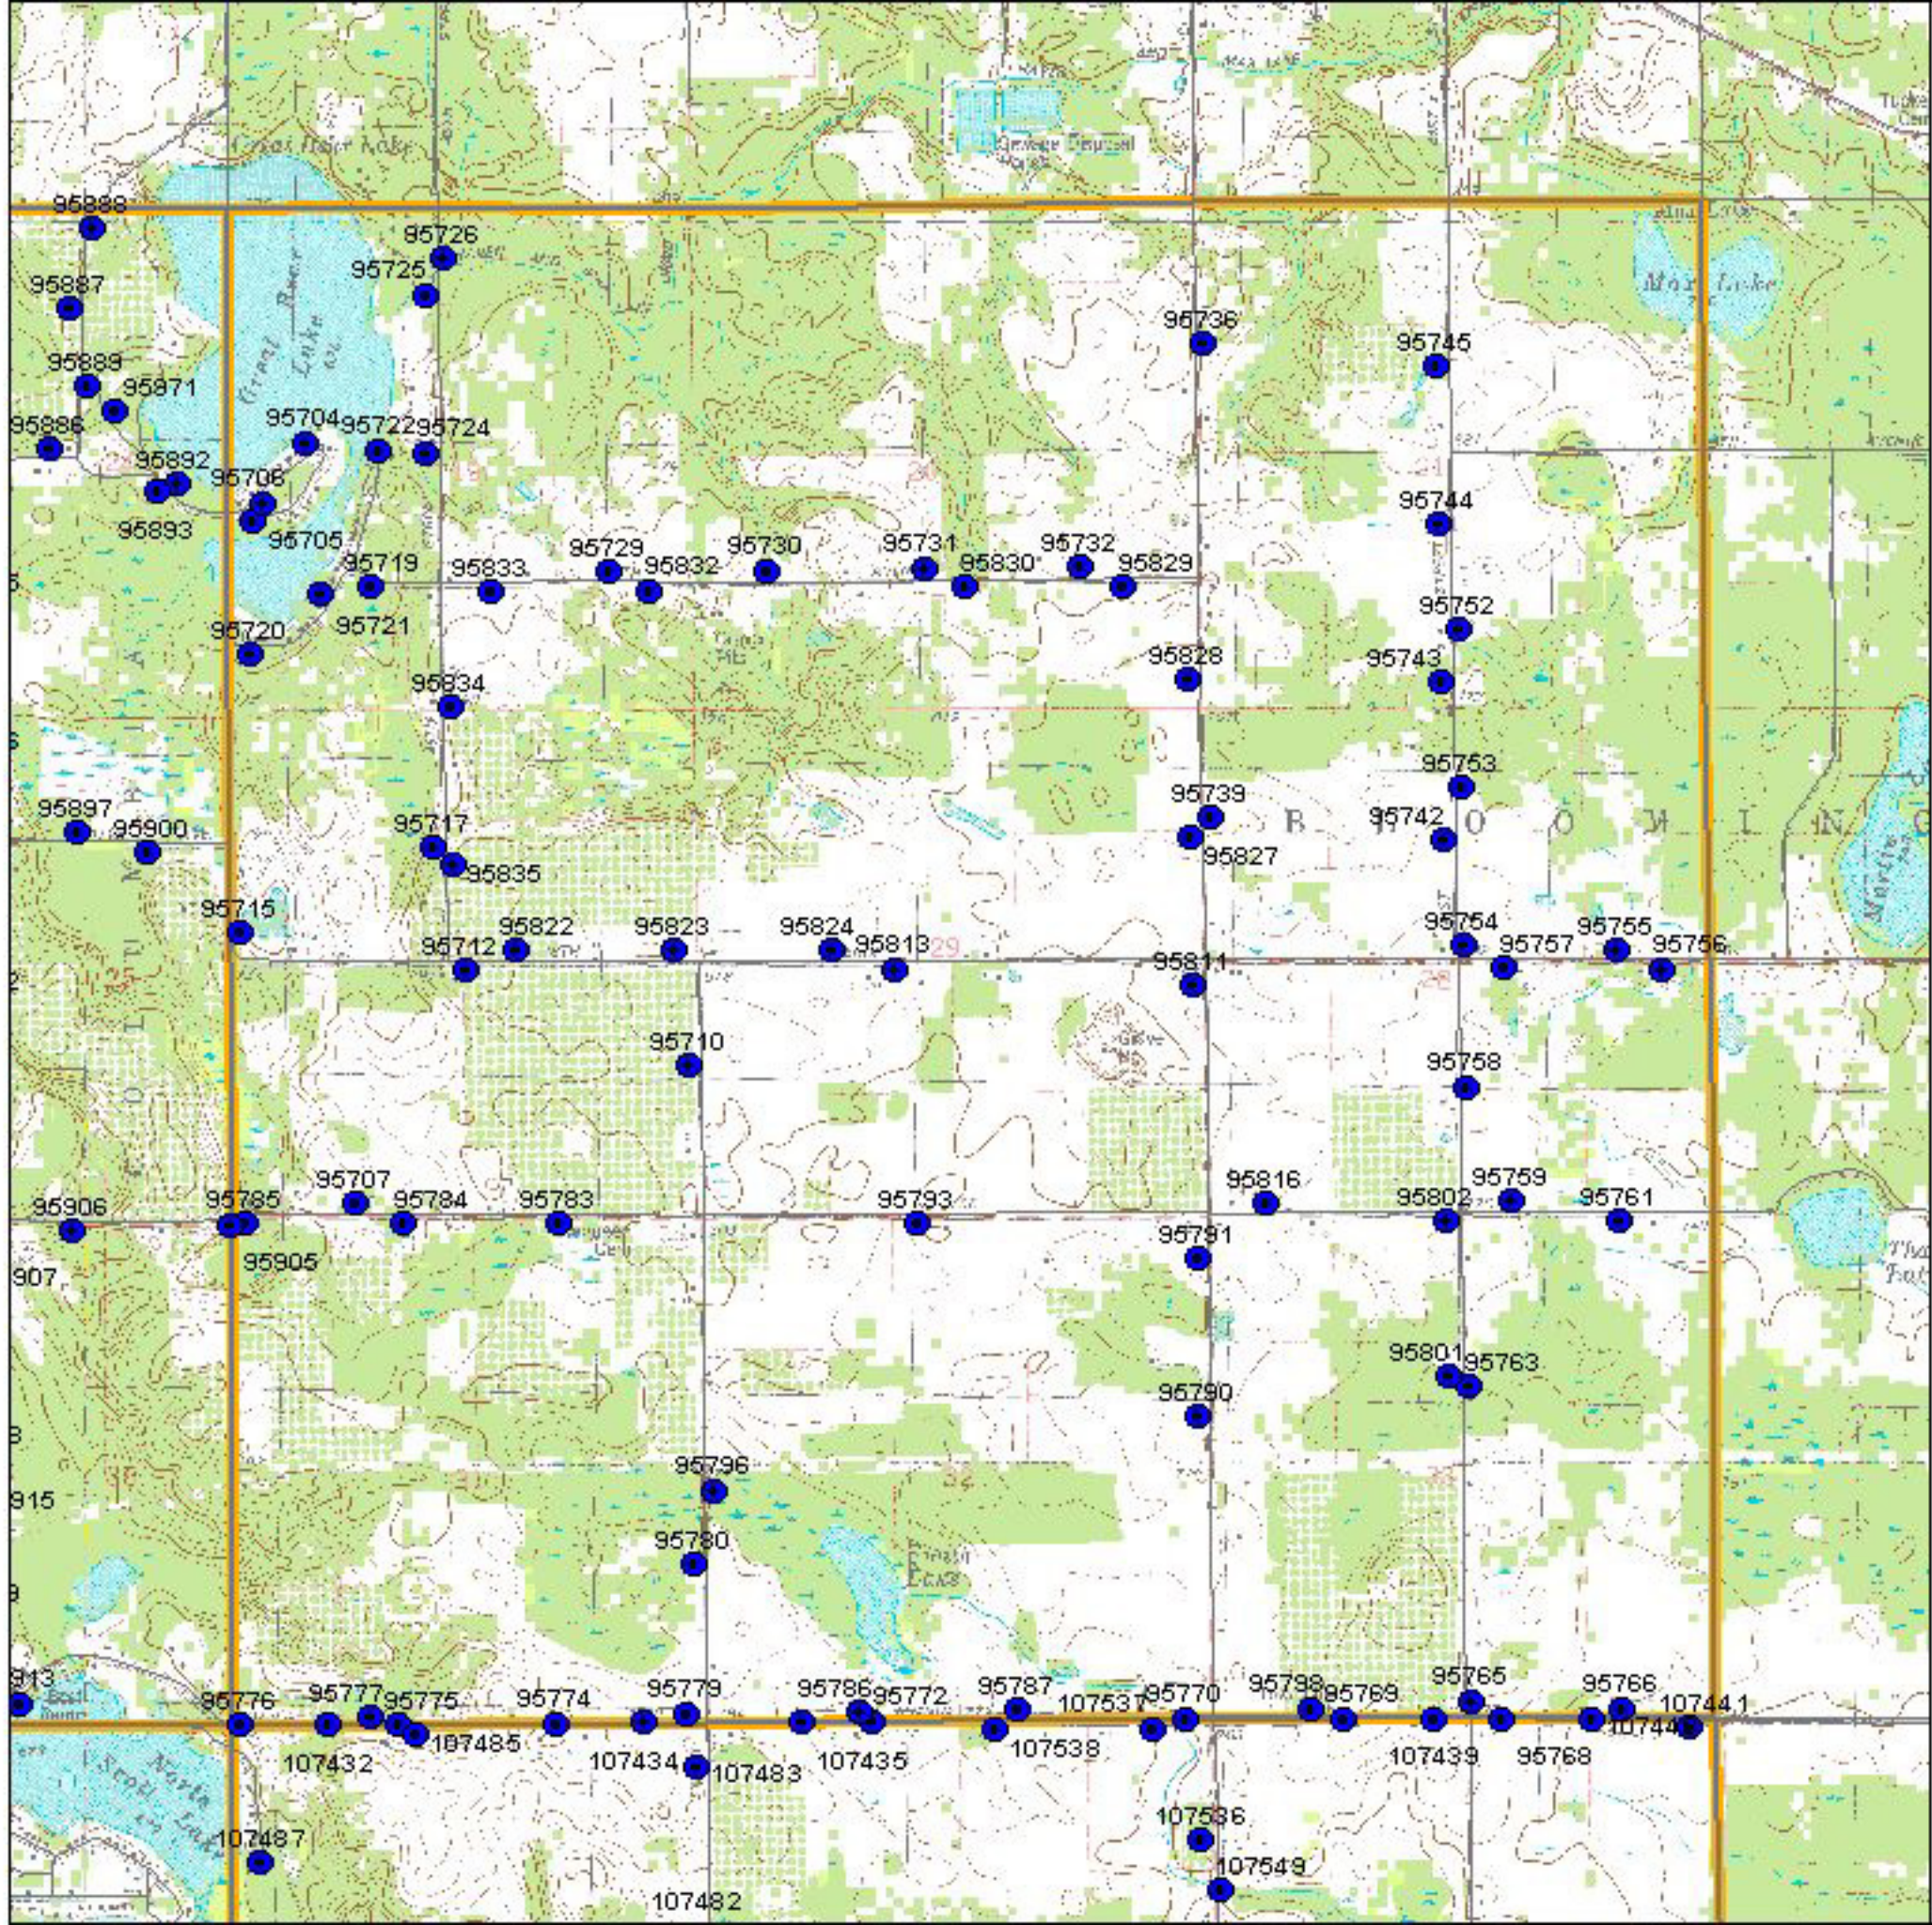

Van Buren County T01S R14W Bloomingdale Township Block 3

LEGEND

-  BBA Point Sampling Locations (each numbered)
 -  Priority Block (1/4 twp)
 -  Other Blocks
- USGS Topographic Information:
-  Major and County Roads
 -  Trails and Two-tracks
 -  Topographic Lines
- Landuse / Landcover Backdrop
-  City Blocks
 -  Open Land, Residential, etc. incl. agriculture lands
 -  Mixed/ Deciduous / Evergreen Forest
 -  Woody Wetlands, Emergent / Herbaceous Wetlands
 -  Open Water