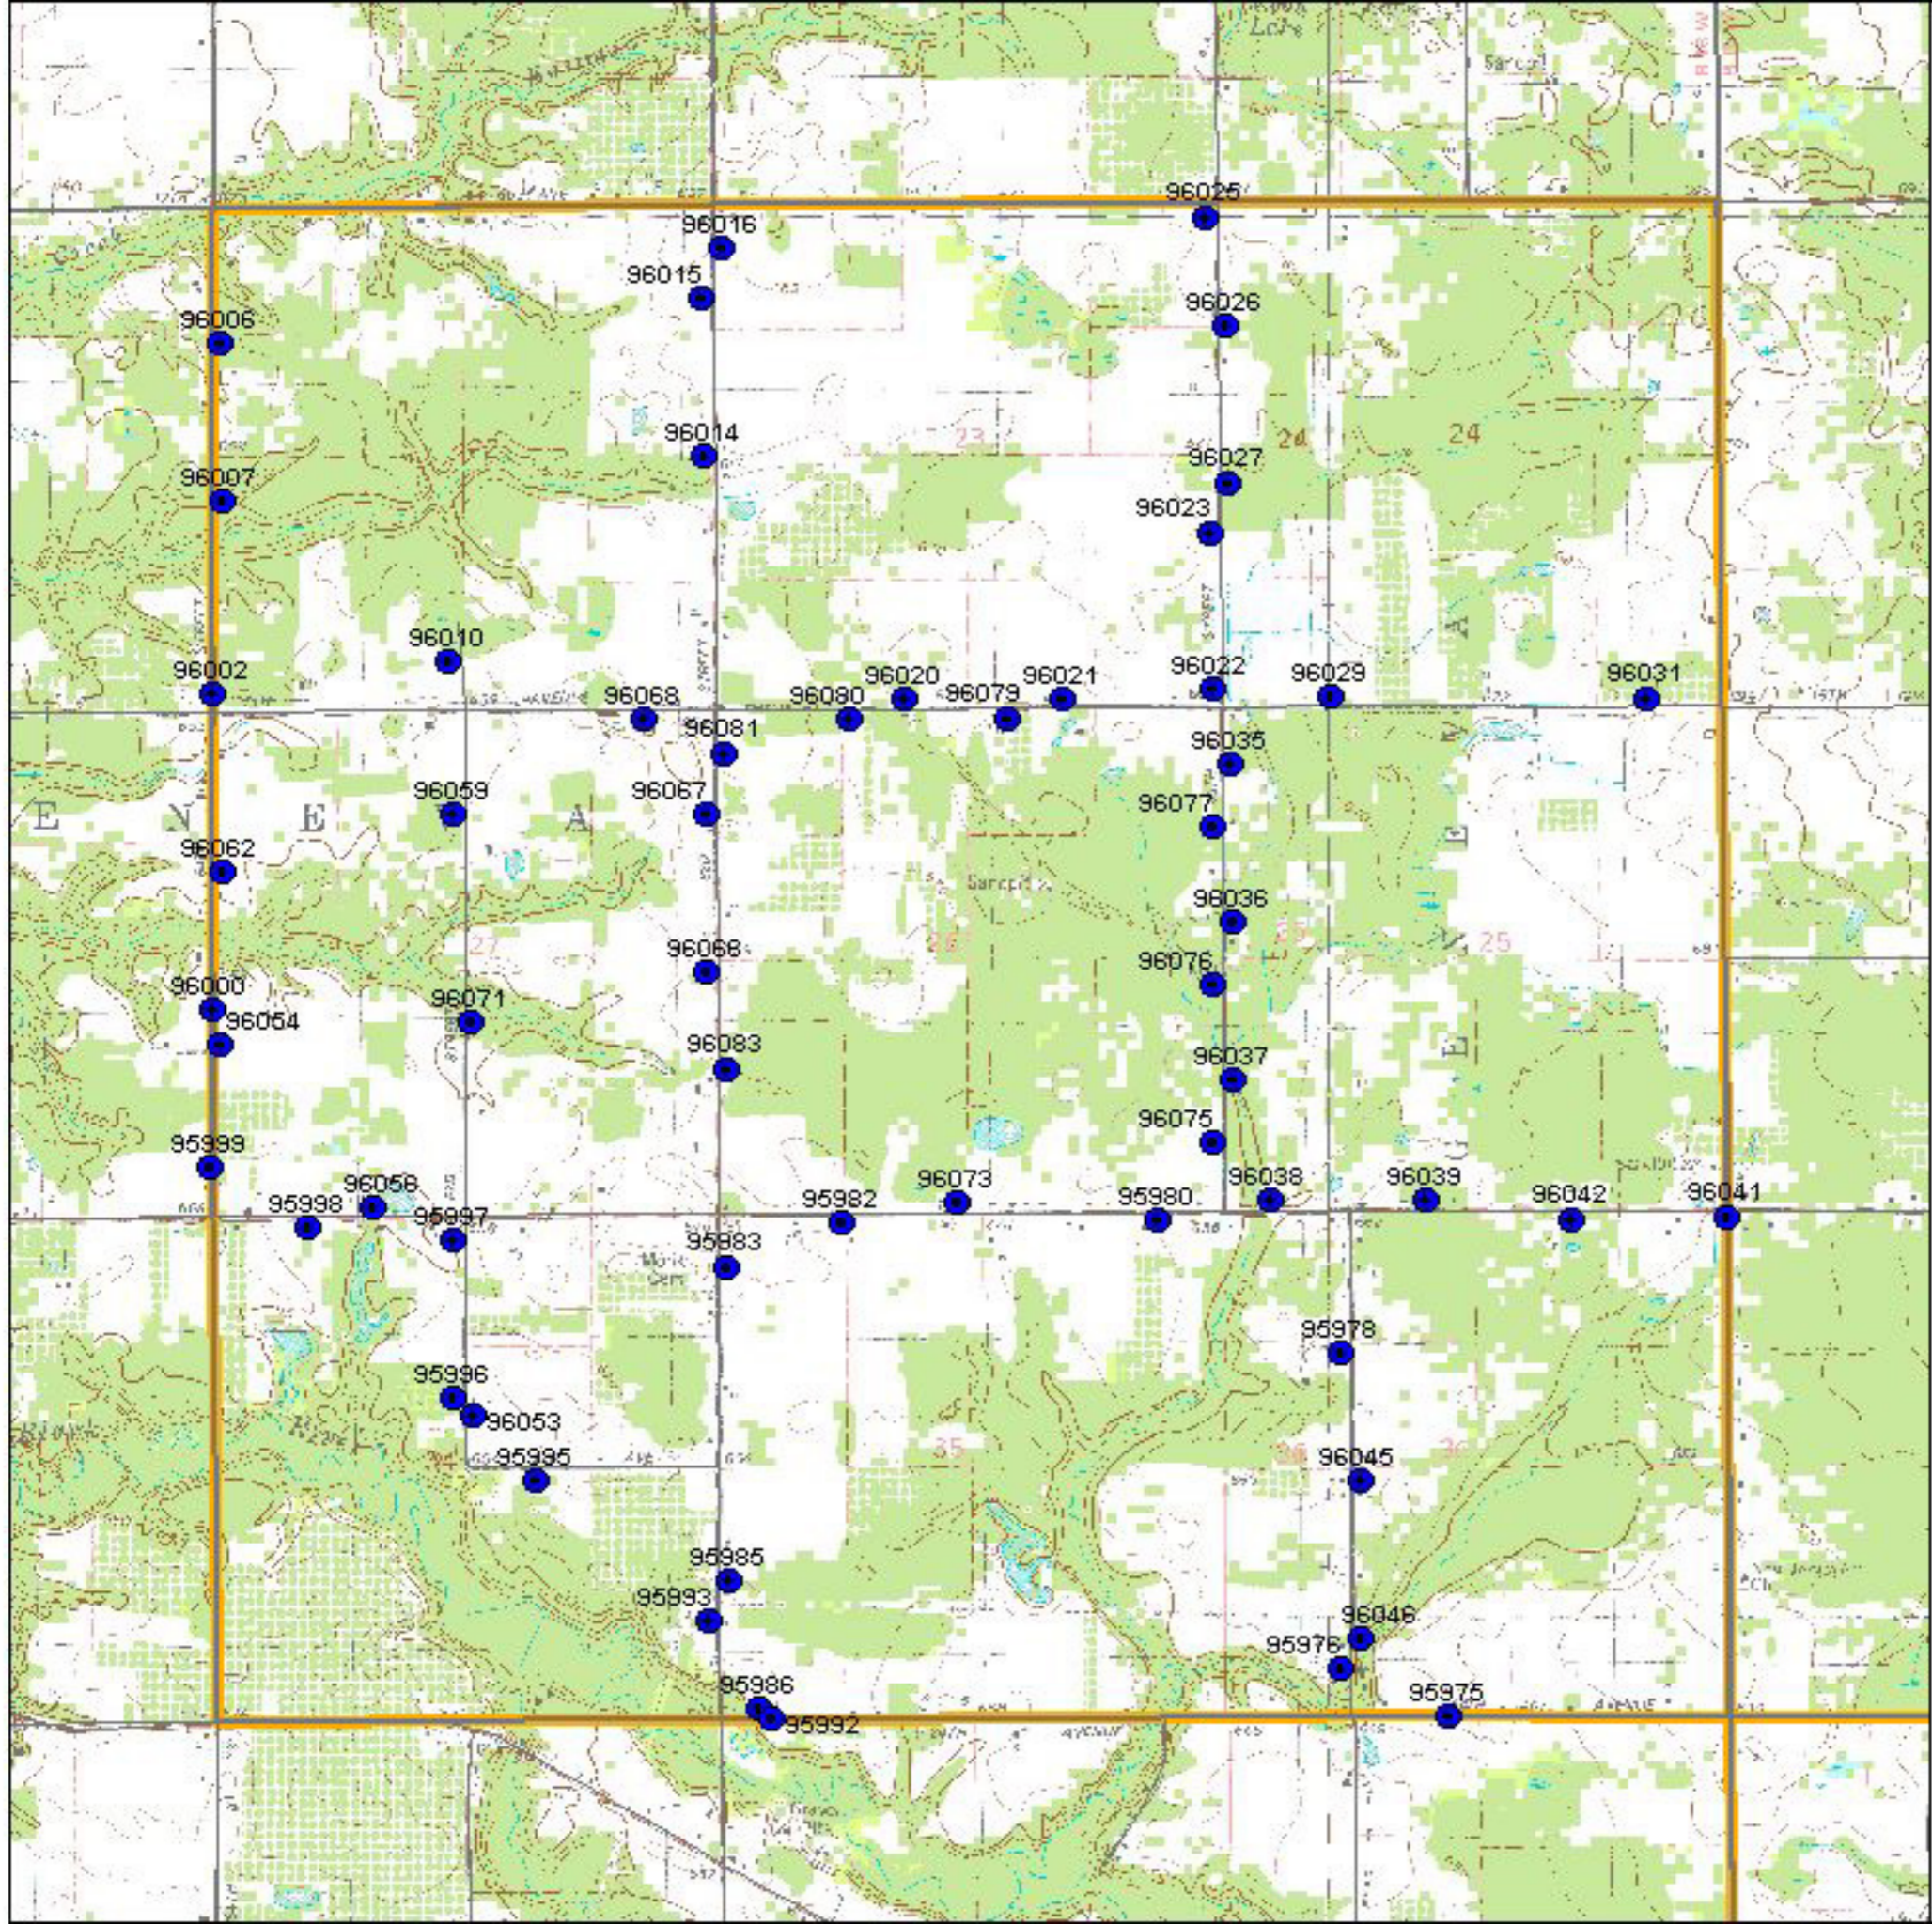

Van Buren County T01S R16W Geneva Township Block 4

LEGEND

-  BBA Point Sampling Locations (each numbered)
 -  Priority Block (1/4 twp)
 -  Other Blocks
- USGS Topographic Information:
-  Major and County Roads
 -  Trails and Two-tracks
 -  Topographic Lines
- Landuse / Landcover Backdrop
-  City Blocks
 -  Open Land, Residential, etc. incl. agriculture lands
 -  Mixed/ Deciduous / Evergreen Forest
 -  Woody Wetlands, Emergent / Herbaceous Wetlands
 -  Open Water

0 0.1 0.2 0.3 0.4 0.5 Miles

0 0.2 0.4 0.6 Kilometers

(rev. 2005 may 18)