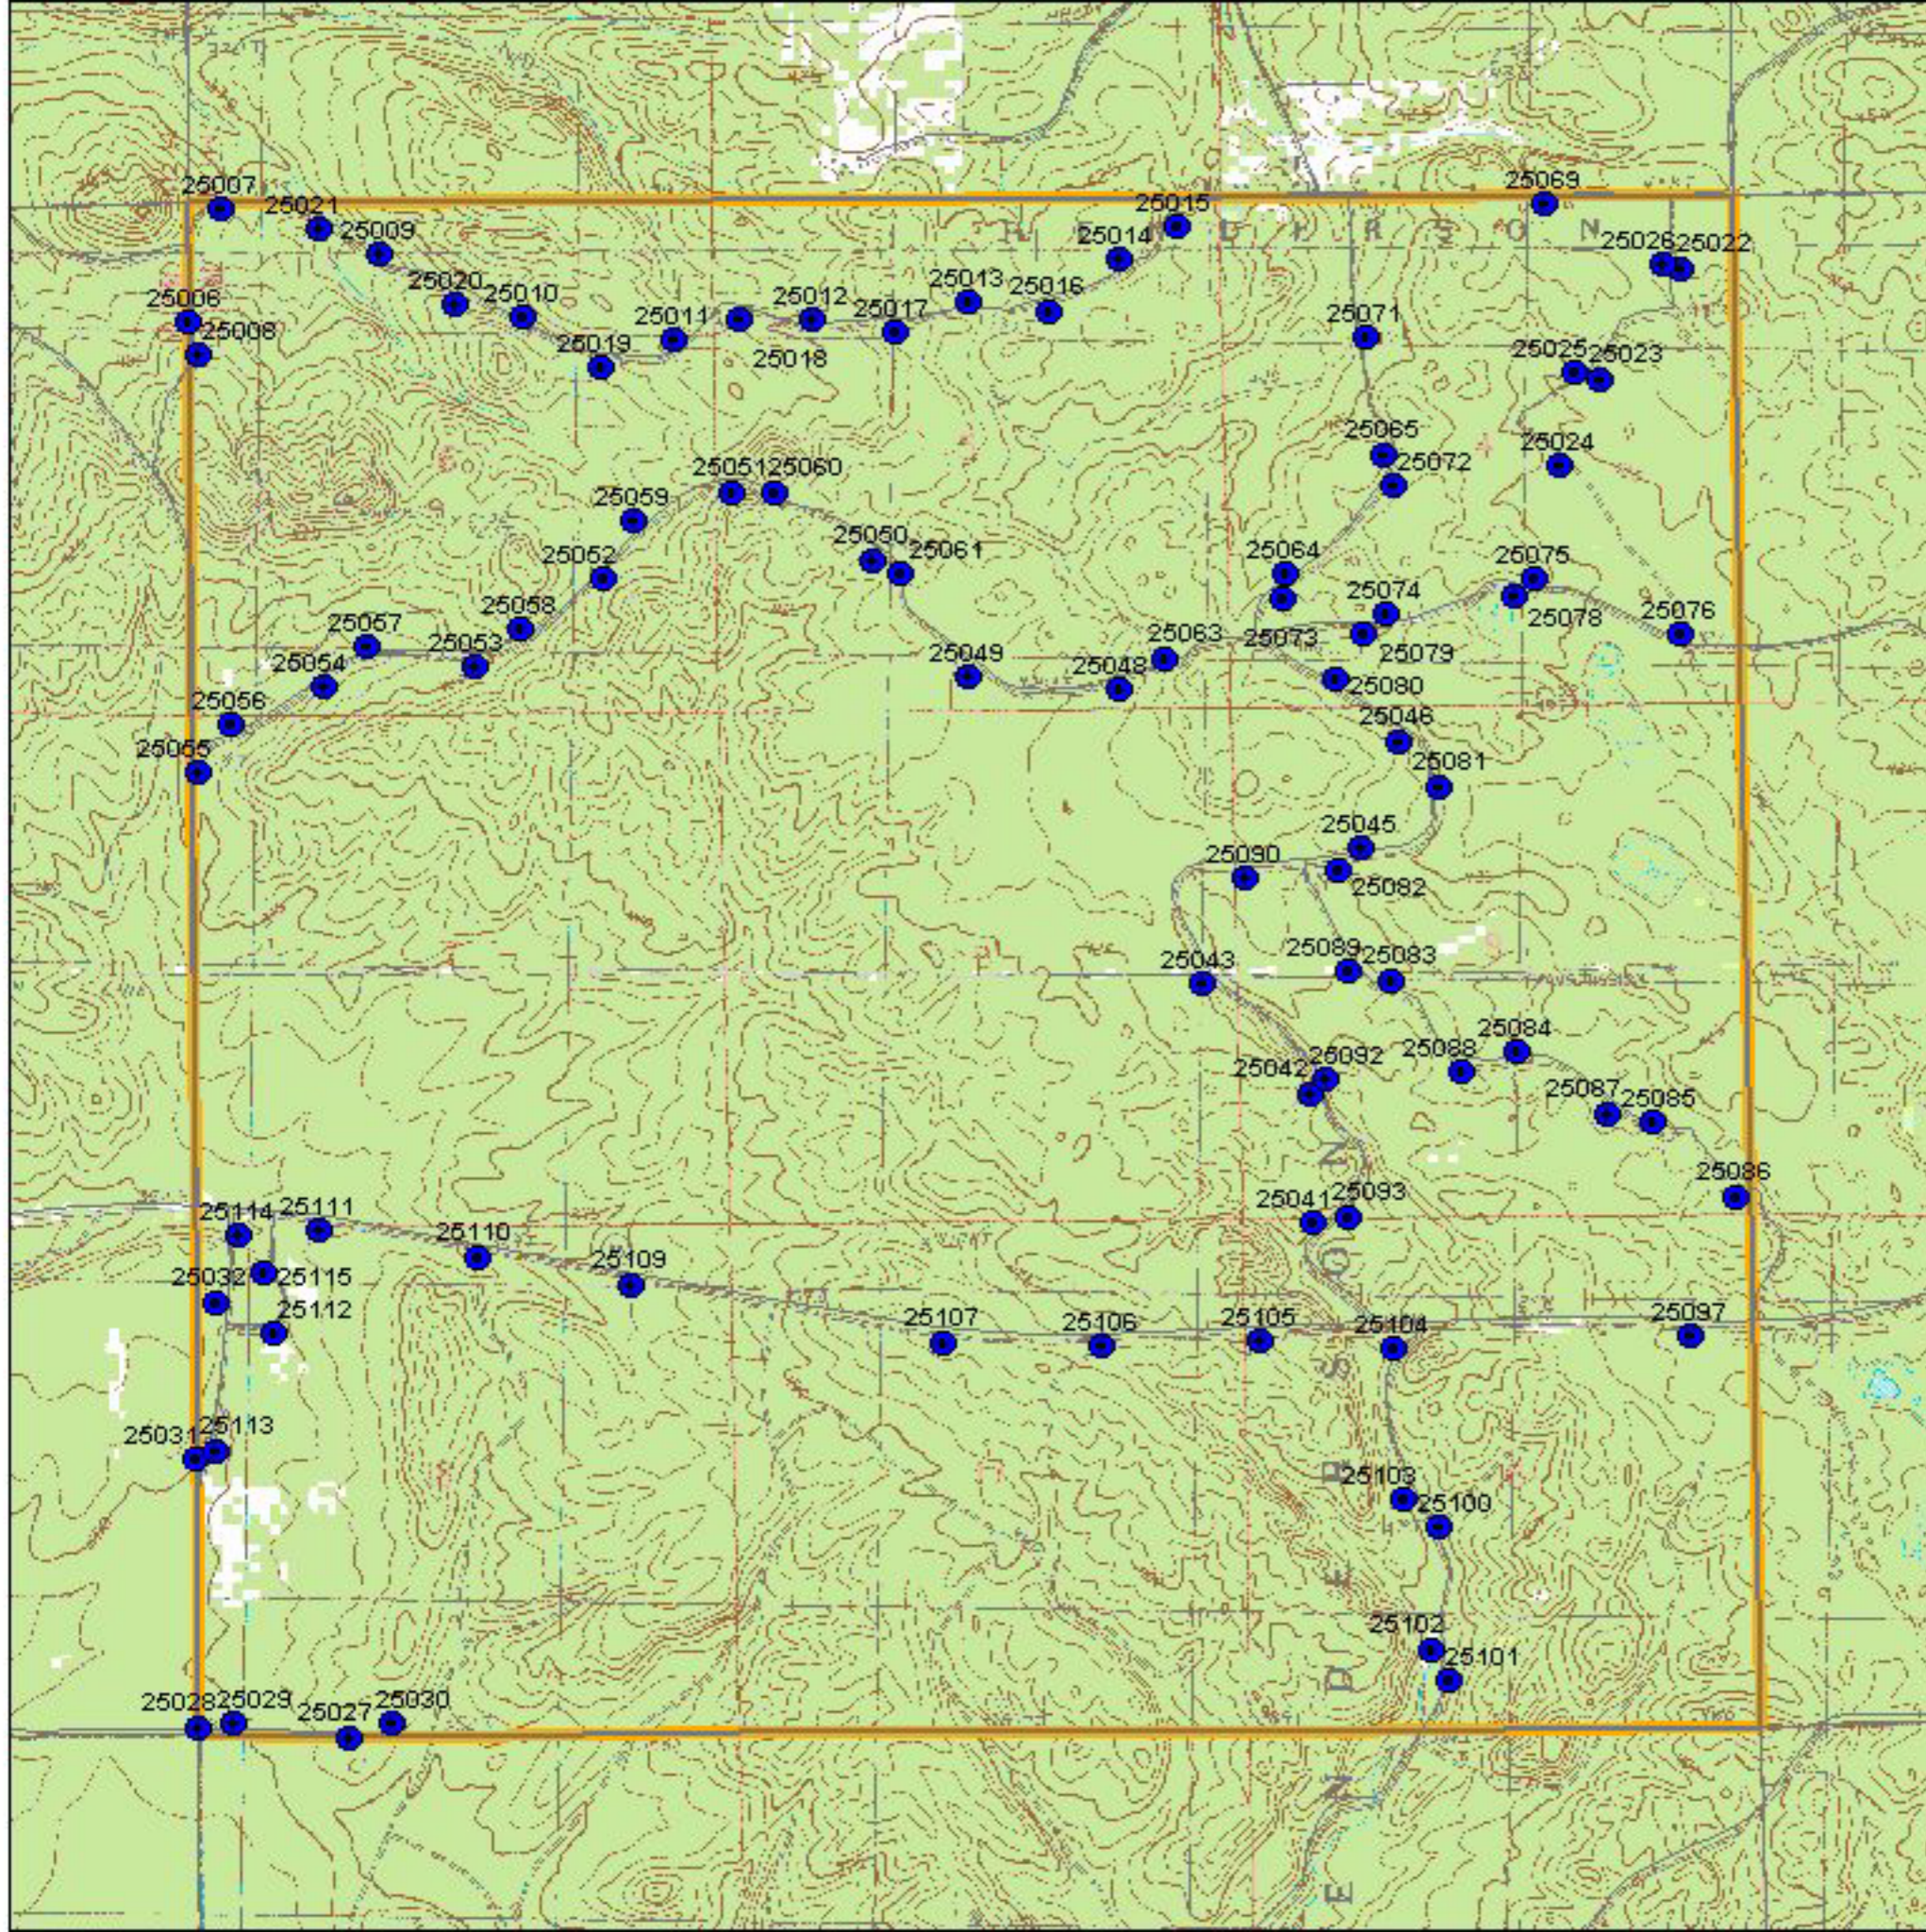

Wexford County T21N R11W Henderson Township Block 2

LEGEND

-  BBA Point Sampling Locations (each numbered)
 -  Priority Block (1/4 twp)
 -  Other Blocks
- USGS Topographic Information:
-  Major and County Roads
 -  Trails and Two-tracks
 -  Topographic Lines
- Landuse / Landcover Backdrop
-  City Blocks
 -  Open Land, Residential, etc. incl. agriculture lands
 -  Mixed/ Deciduous / Evergreen Forest
 -  Woody Wetlands, Emergent / Herbaceous Wetlands
 -  Open Water

0 0.1 0.2 0.3 0.4 0.5 Miles

0 0.2 0.4 0.6 Kilometers

(rev. 2005 may 18)